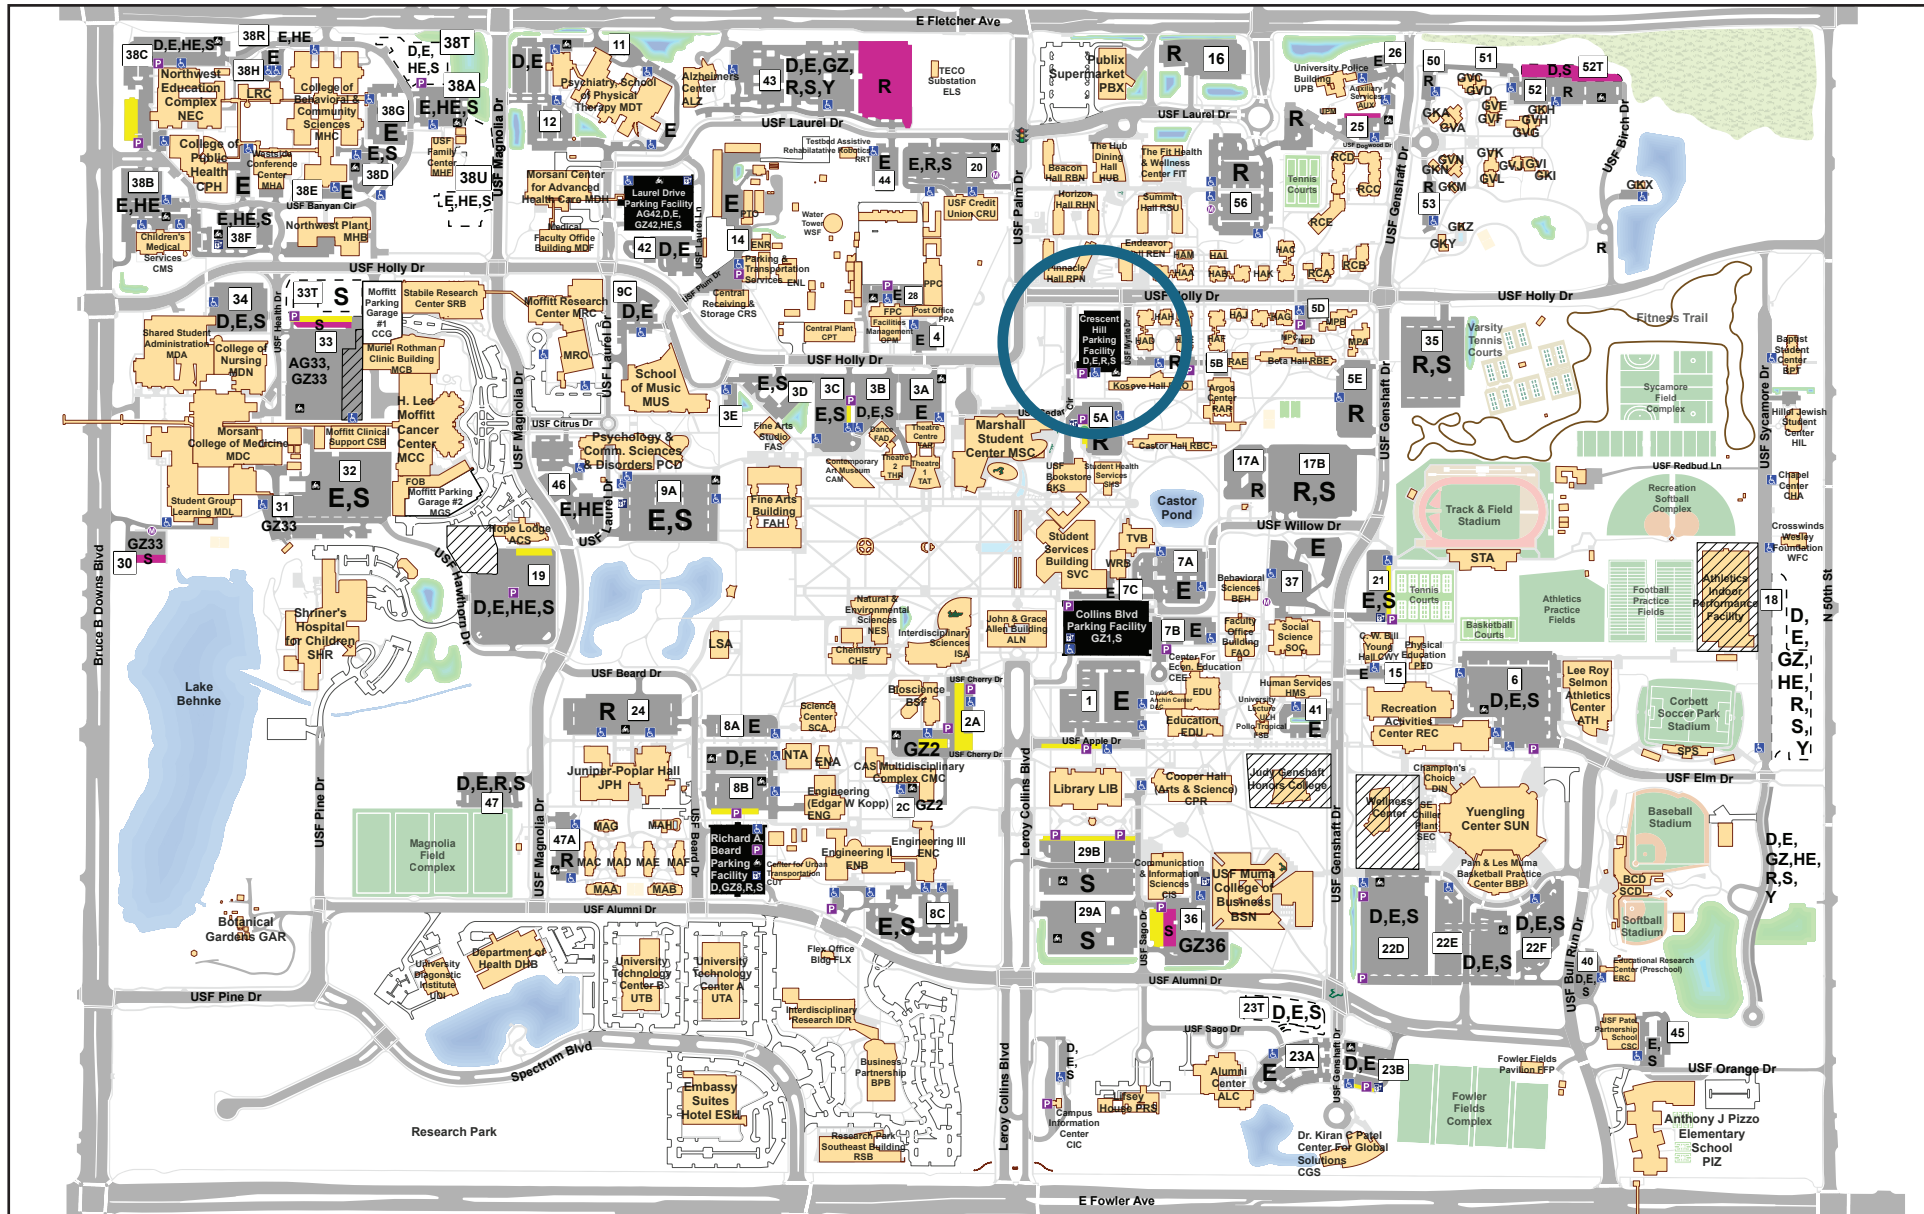

# TAMPA CAMPUS PARKING MAP

Map updated May 16, 2022

- S - Non-Resident Student
- R - Resident Student
- Y - Park-n-Ride / Alumni
- GZ - Gold Zone Staff
- E - Staff
- D - Daily/Visitor Parking
- AG33, HE, and AG42 - Moffitt Employee

- Designated Parking
- Timed Spaces
- ParkMobile use in D spaces

- Motorcycle Parking
- Disabled Parking
- Permit Pay Station

- Metered Parking
- Electric Car Charging Station
- Zipcar Vehicles

Note: This map and all parking designations are subject to change. For the most up-to-date information, please see [usf.edu/parking](http://usf.edu/parking)