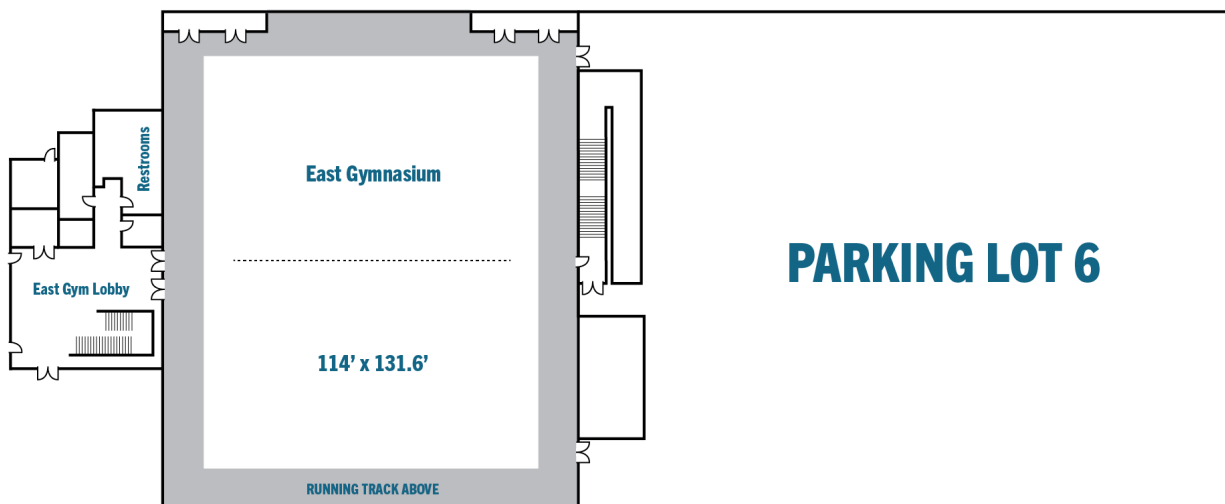

East Gym

REC 139 | Ground Level

[REC Center Building Map](#)

Space Features:

- Maximum Capacity: 1,019 people
- Dimensions: 114' x 131.6'
- 15,002.4 square feet
- Full set of bleachers on both sides
- Divider curtain to split gymnasium
- Scoreboard capabilities
- East Gym Lobby available upon request

Space Uses:

- Dual gymnasium for multipurpose
- Four (4) adjustable basketball hoops
- Two (2) full basketball courts
- Two (2) volleyball courts
- Six (6) badminton courts

Recreation & Wellness Events & Reservations