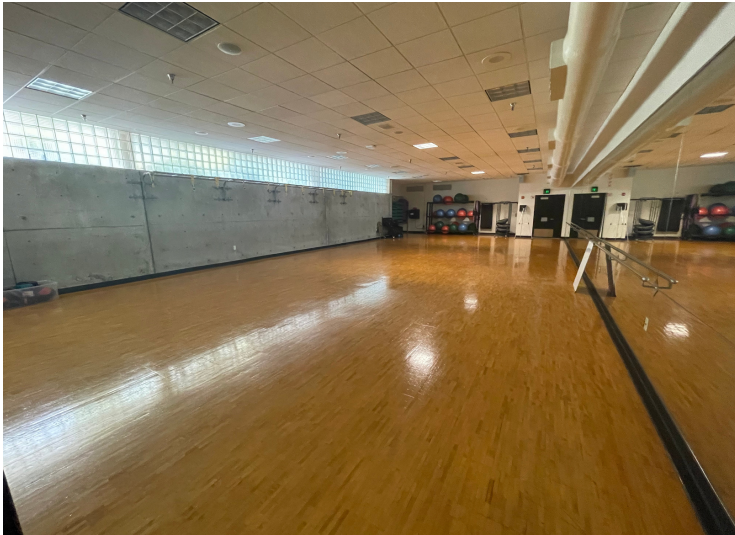

REC 033

REC 033 | Lower Level

[REC Center Building Map](#)

Space Features:

- Maximum Capacity: 60 people
- Dimensions: 69.5' x 31.7'
- 2,203.2 square feet
- Floor to ceiling mirrors on one side
- Cushioned wood flooring
- TRX bars & bars attached to mirrors

Space Uses:

- Multipurpose fitness room
- Great for instructional dance classes

Recreation & Wellness Events & Reservations

Special Events Teams

rec-reservations@usf.edu • usf.edu/recwell

UNIVERSITY of
SOUTH FLORIDA