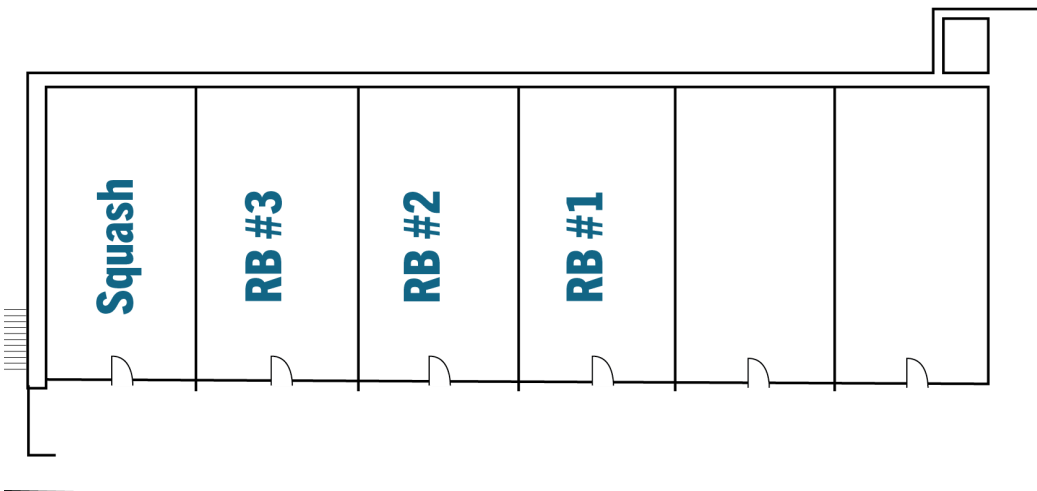

Space Uses:

- Racquetball
- Handball
- Squash
- RecWell equipment desk has racquetball equipment upon request