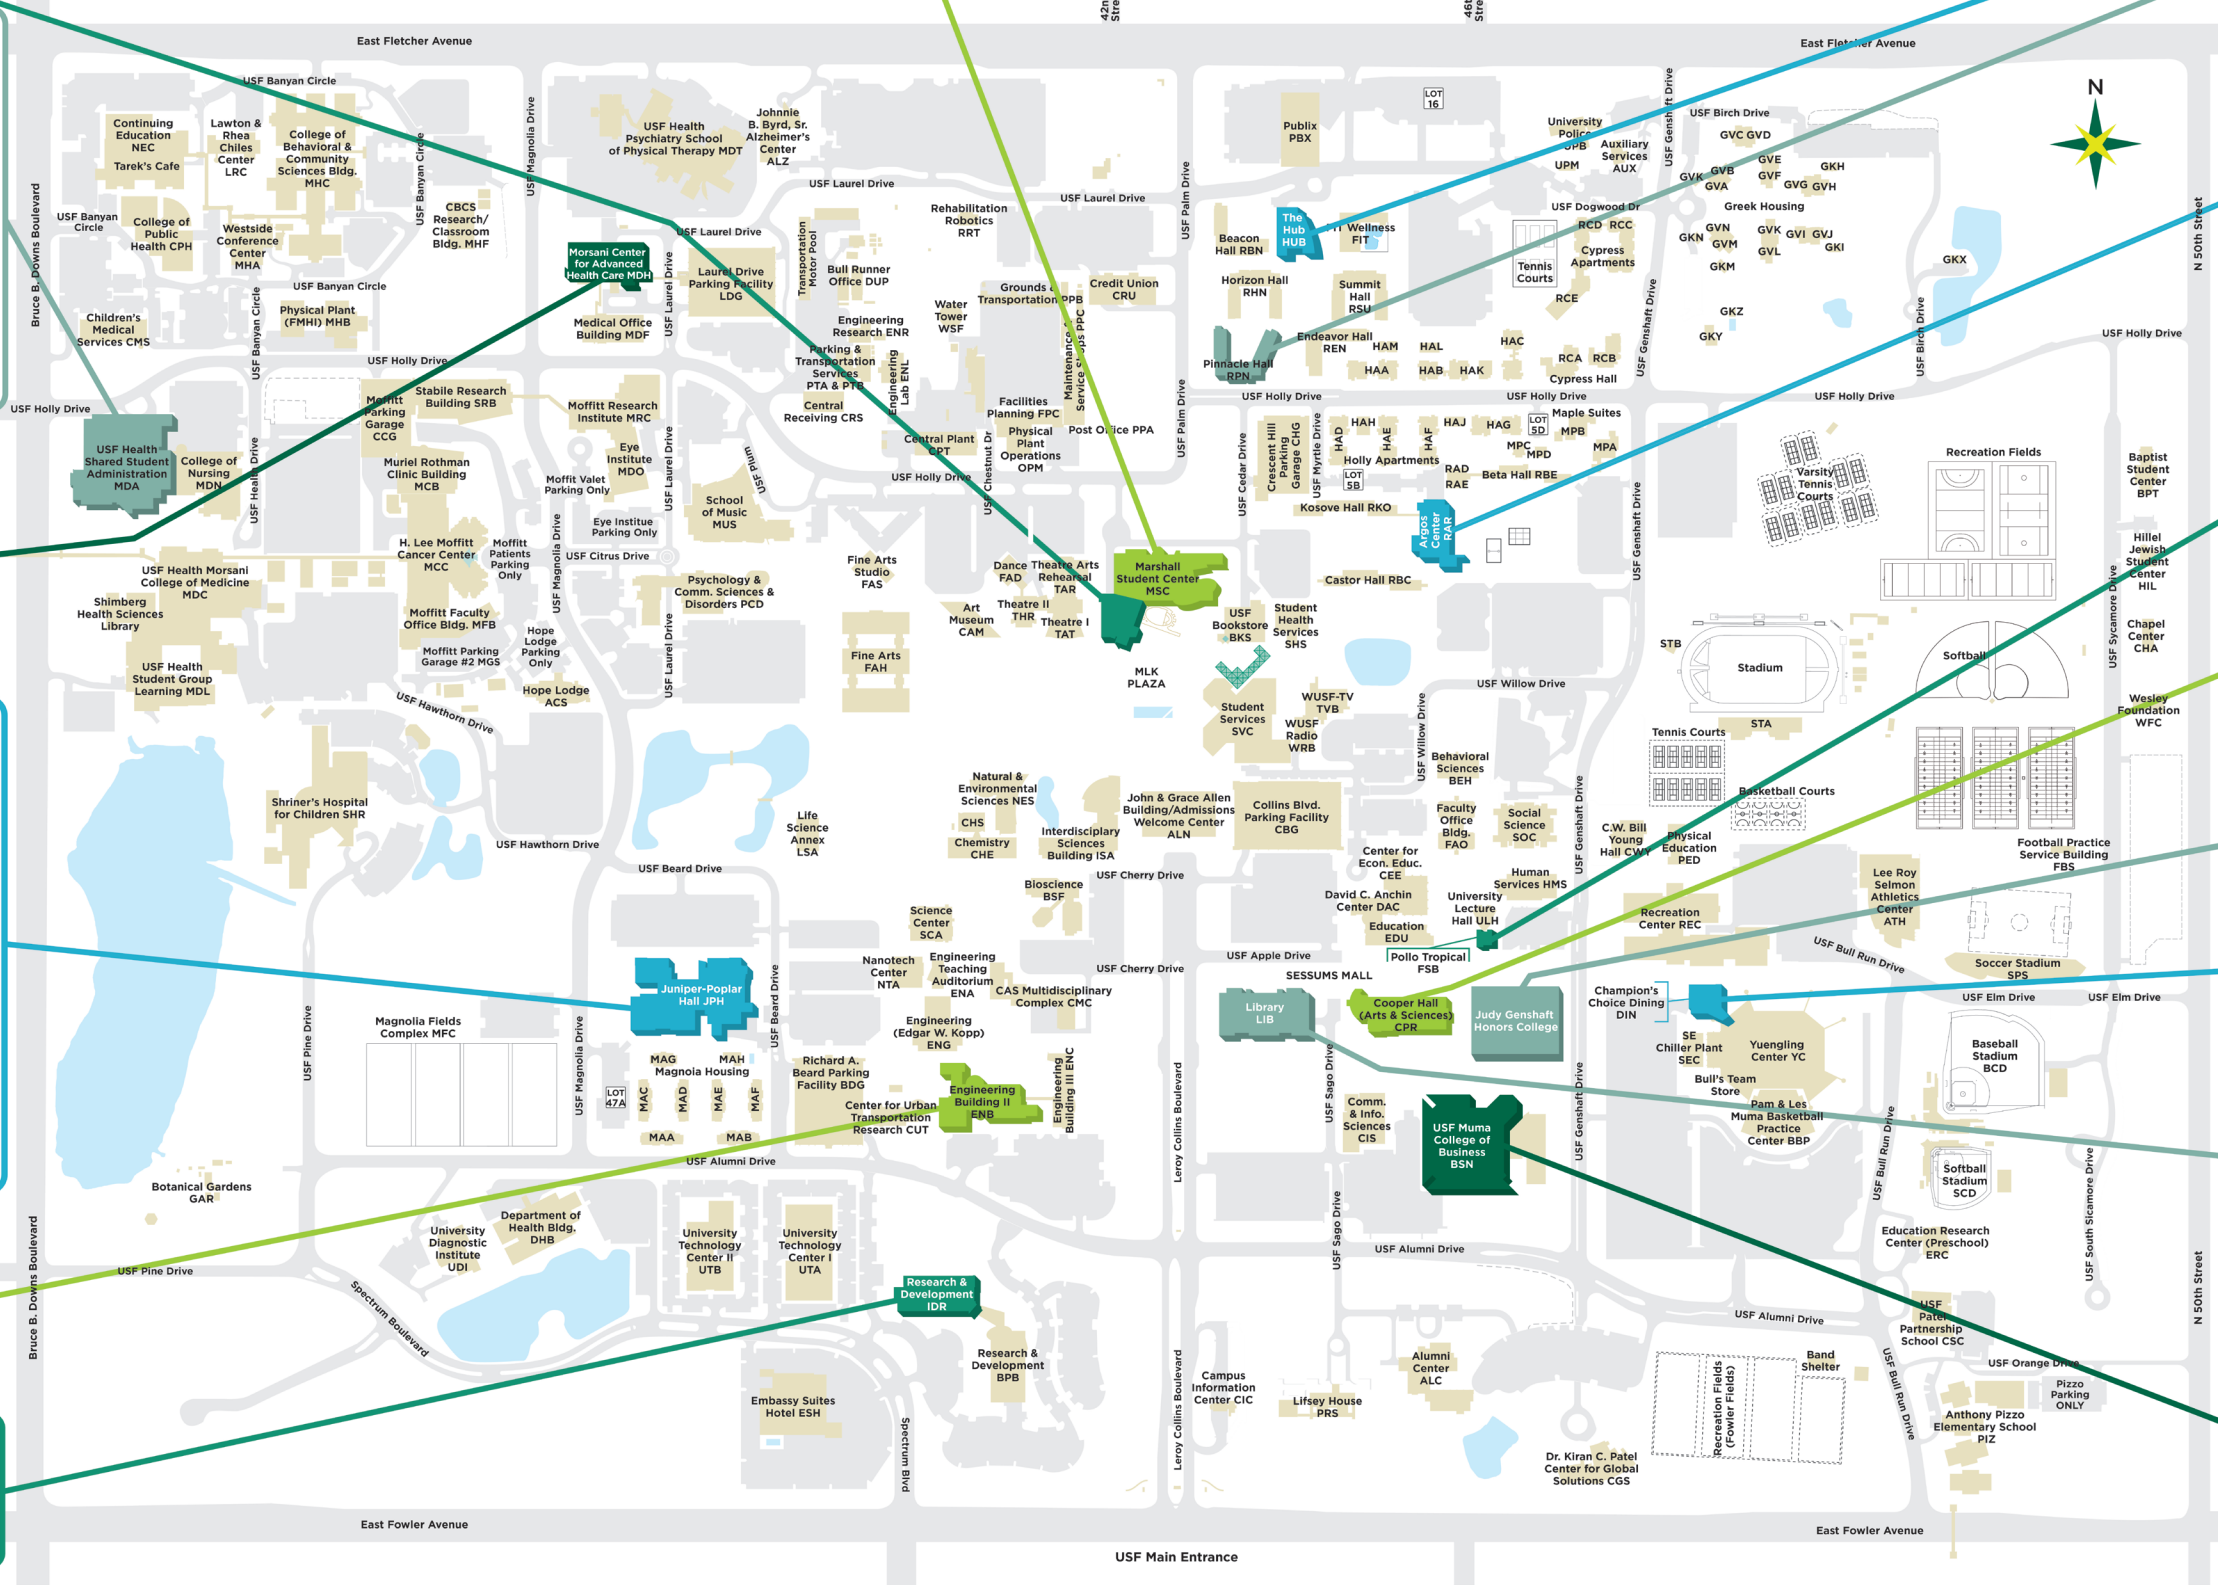

For more information about USF Parking and Transportation Services, or to see USF Parking rules and regulations, visit [usf.edu/parking](https://usf.edu/parking)

**Chick-fil-A** **bento**  
Marshall Student Center MSC

**the hub**  
The Village

**Starbucks** **BURGERFI**  
Pinnacle Hall RPN

**THE TABLE AT FOUR CORNERS** **LOCAL RESTAURANT ROW** **central market**  
USF Health Student Admin MDA

**ARGOEXCHANGE** **FOODLAB** **FLIP KITCHEN** **bulls Xpress** **YO-KAI express**  
Argos Center RAR

**EINSTEIN BAGELS**  
Morsani Center MDH

**PolloTropical**  
CITRUS MARINATED CHICKEN  
Sessums Mall

**JUNIPER DINING** **THE CORNER MARKET AT JUNIPER** **YO-KAI express** **COSTA COFFEE** **FLIP KITCHEN**  
Juniper-Poplar Hall JPH

**SUBWAY**  
Cooper Hall CPR

**BUDDY BREW COFFEE**  
Judy Genshaft Honors College

**CHAMPION'S Choice**  
Champion's Choice DIN

**Starbucks**  
Library LIB

**POD MARKET**  
Engineering II ENB

**CAFÉ CONNECT**  
Research & Development IDR