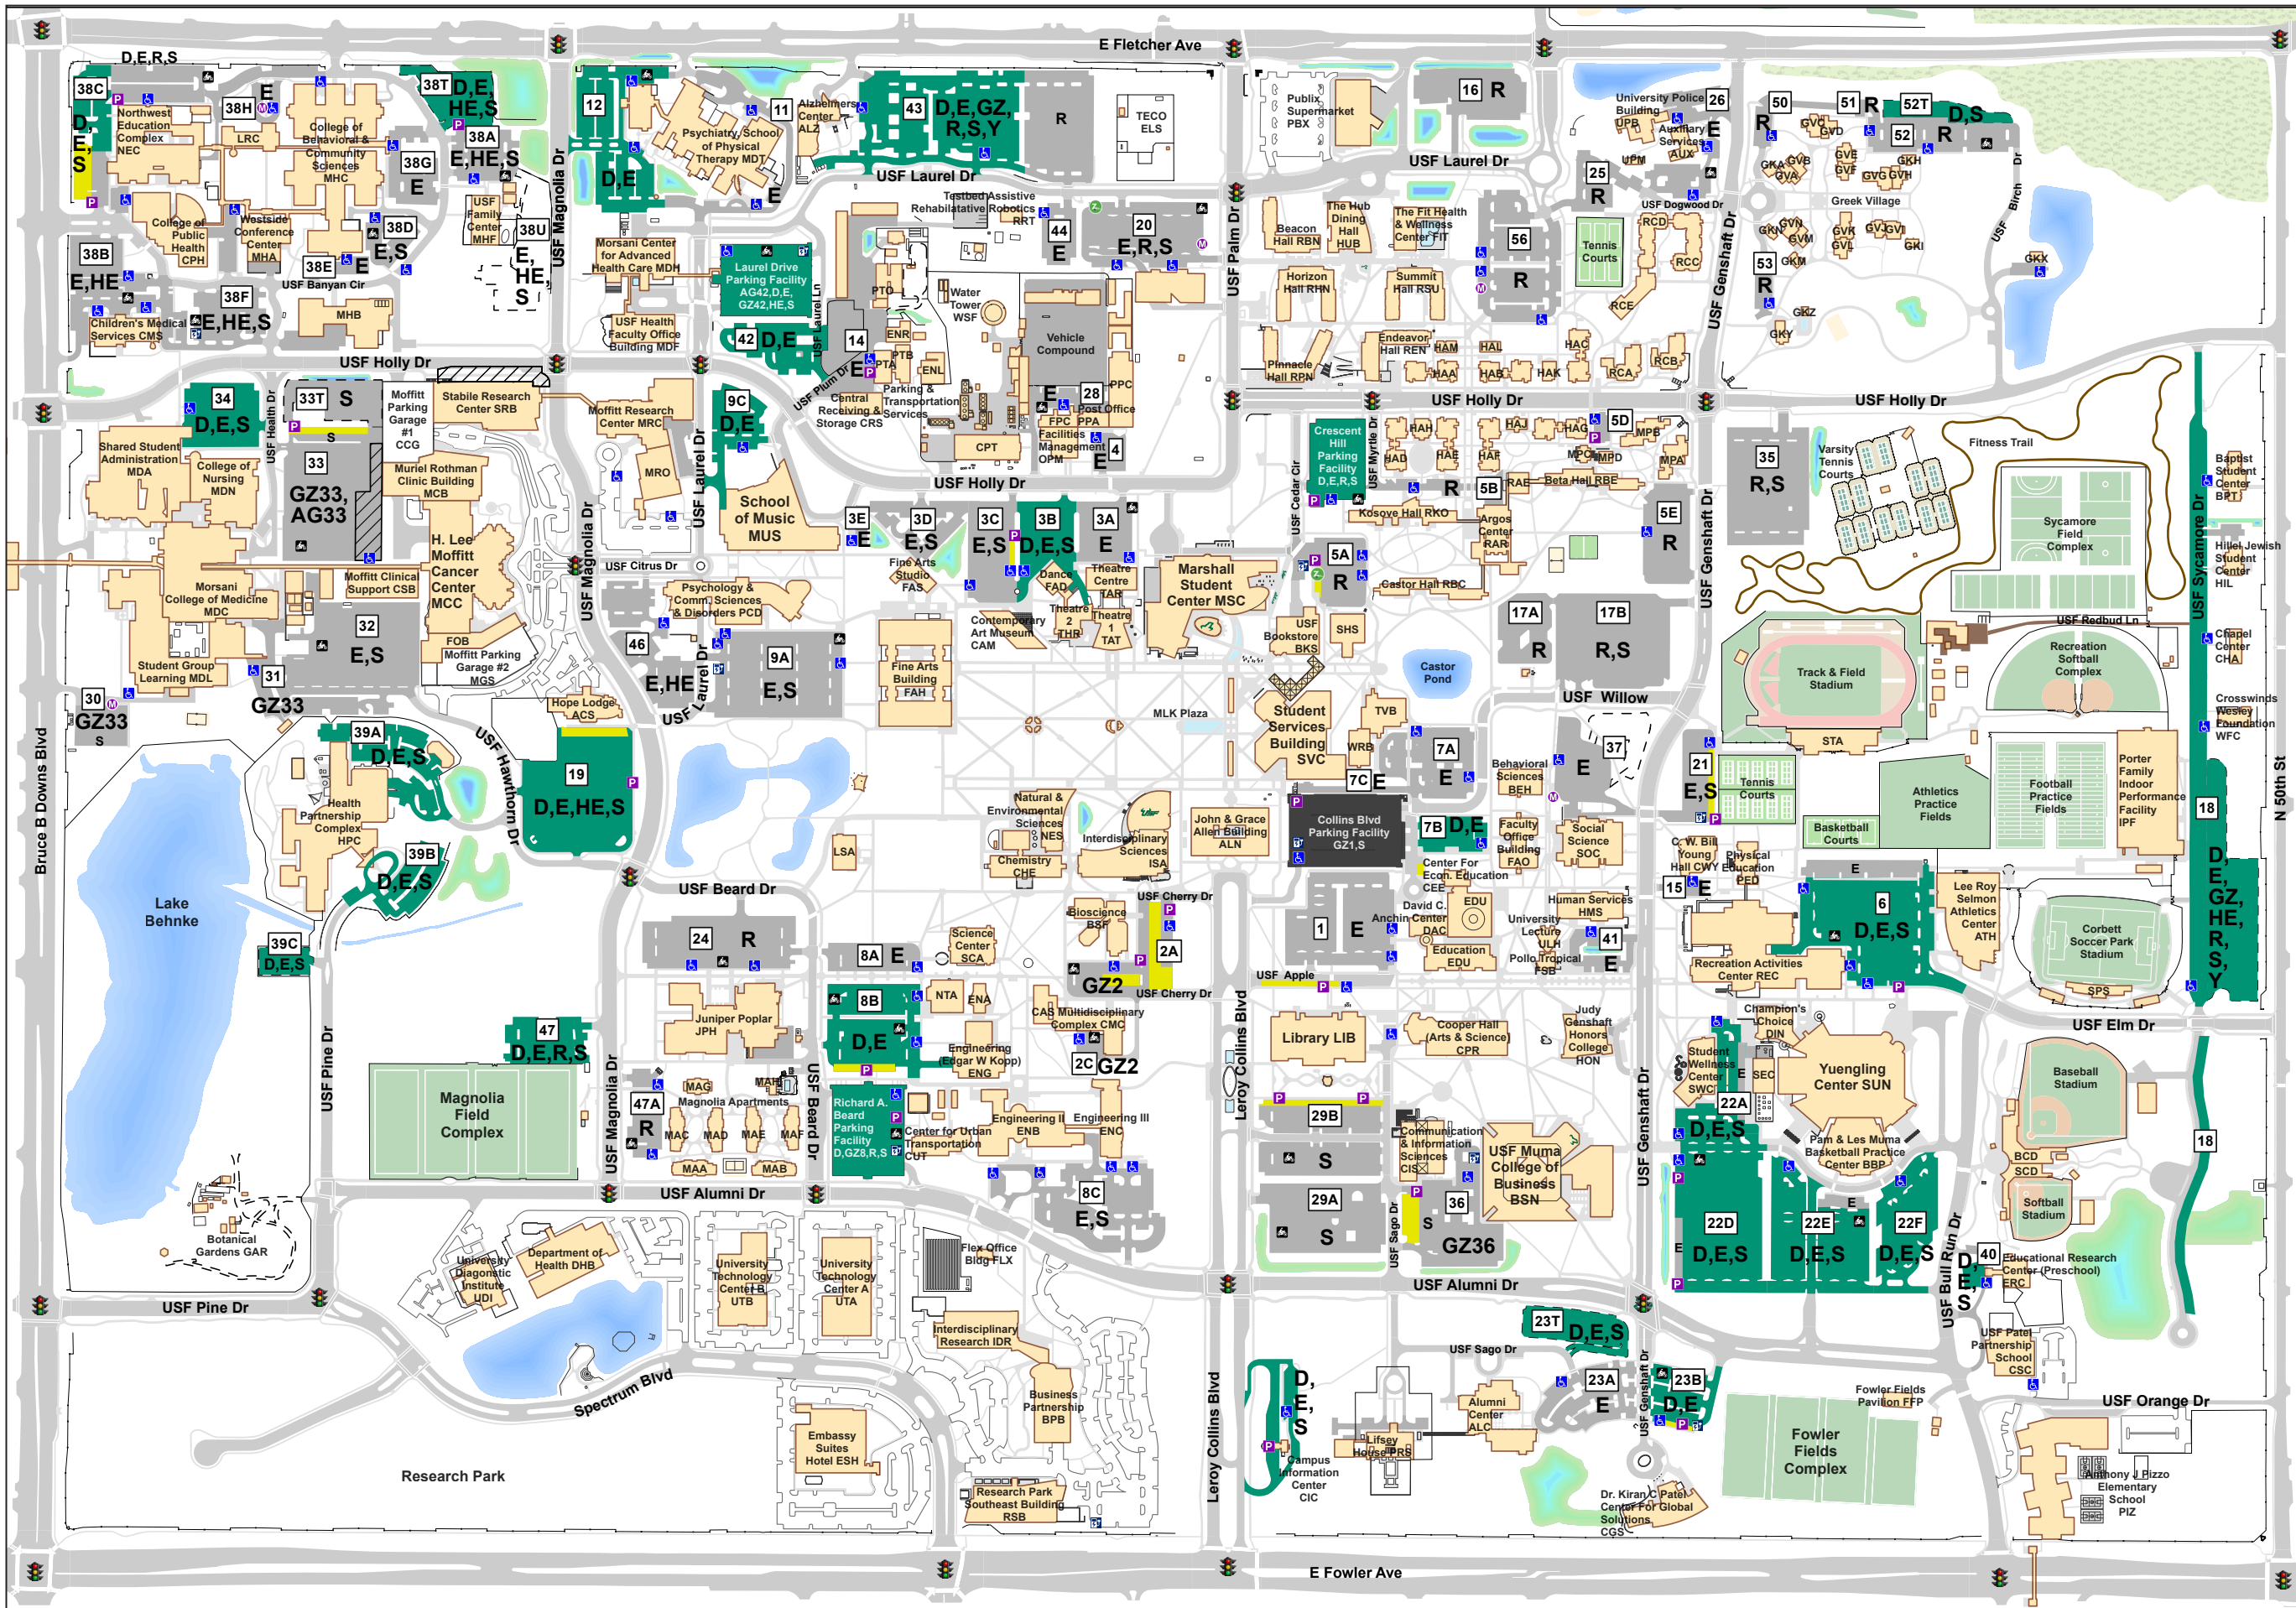

# DAILY VISITOR PARKING MAP

Updated April 17, 2023

-  - Daily/Visitor Parking
-  - Parking Pay Station
-  - Timed Spaces
-  - Metered Parking
-  - Disabled Parking
-  - Motorcycle Parking
-  - Electric Car Charging

For more information about USF Parking and Transportation Services, or to see USF Parking rules and regulations, visit [usf.edu/parking](https://usf.edu/parking)

**Chick-fil-A** **bento**  
Marshall Student Center MSC

**the hub**  
The Village

**Starbucks** **BURGERFI**  
Pinnacle Hall RPN

**THE TABLE AT FOUR CORNERS** **LOCAL RESTAURANT ROW** **central market**  
USF Health Student Admin MDA

**ARGOEXCHANGE** **FOODLAB** **FLIP KITCHEN** **bulls Xpress** **YO-KAI express**  
Argos Center RAR

**SUBWAY**  
Cooper Hall CPR

**BUDDY BREW COFFEE**  
Judy Genshaft Honors College

**CHAMPION'S Choice**  
Champion's Choice DIN

**Starbucks**  
Library LIB

**POD MARKET**  
Engineering II ENB

**CAFÉ CONNECT**  
Research & Development IDR