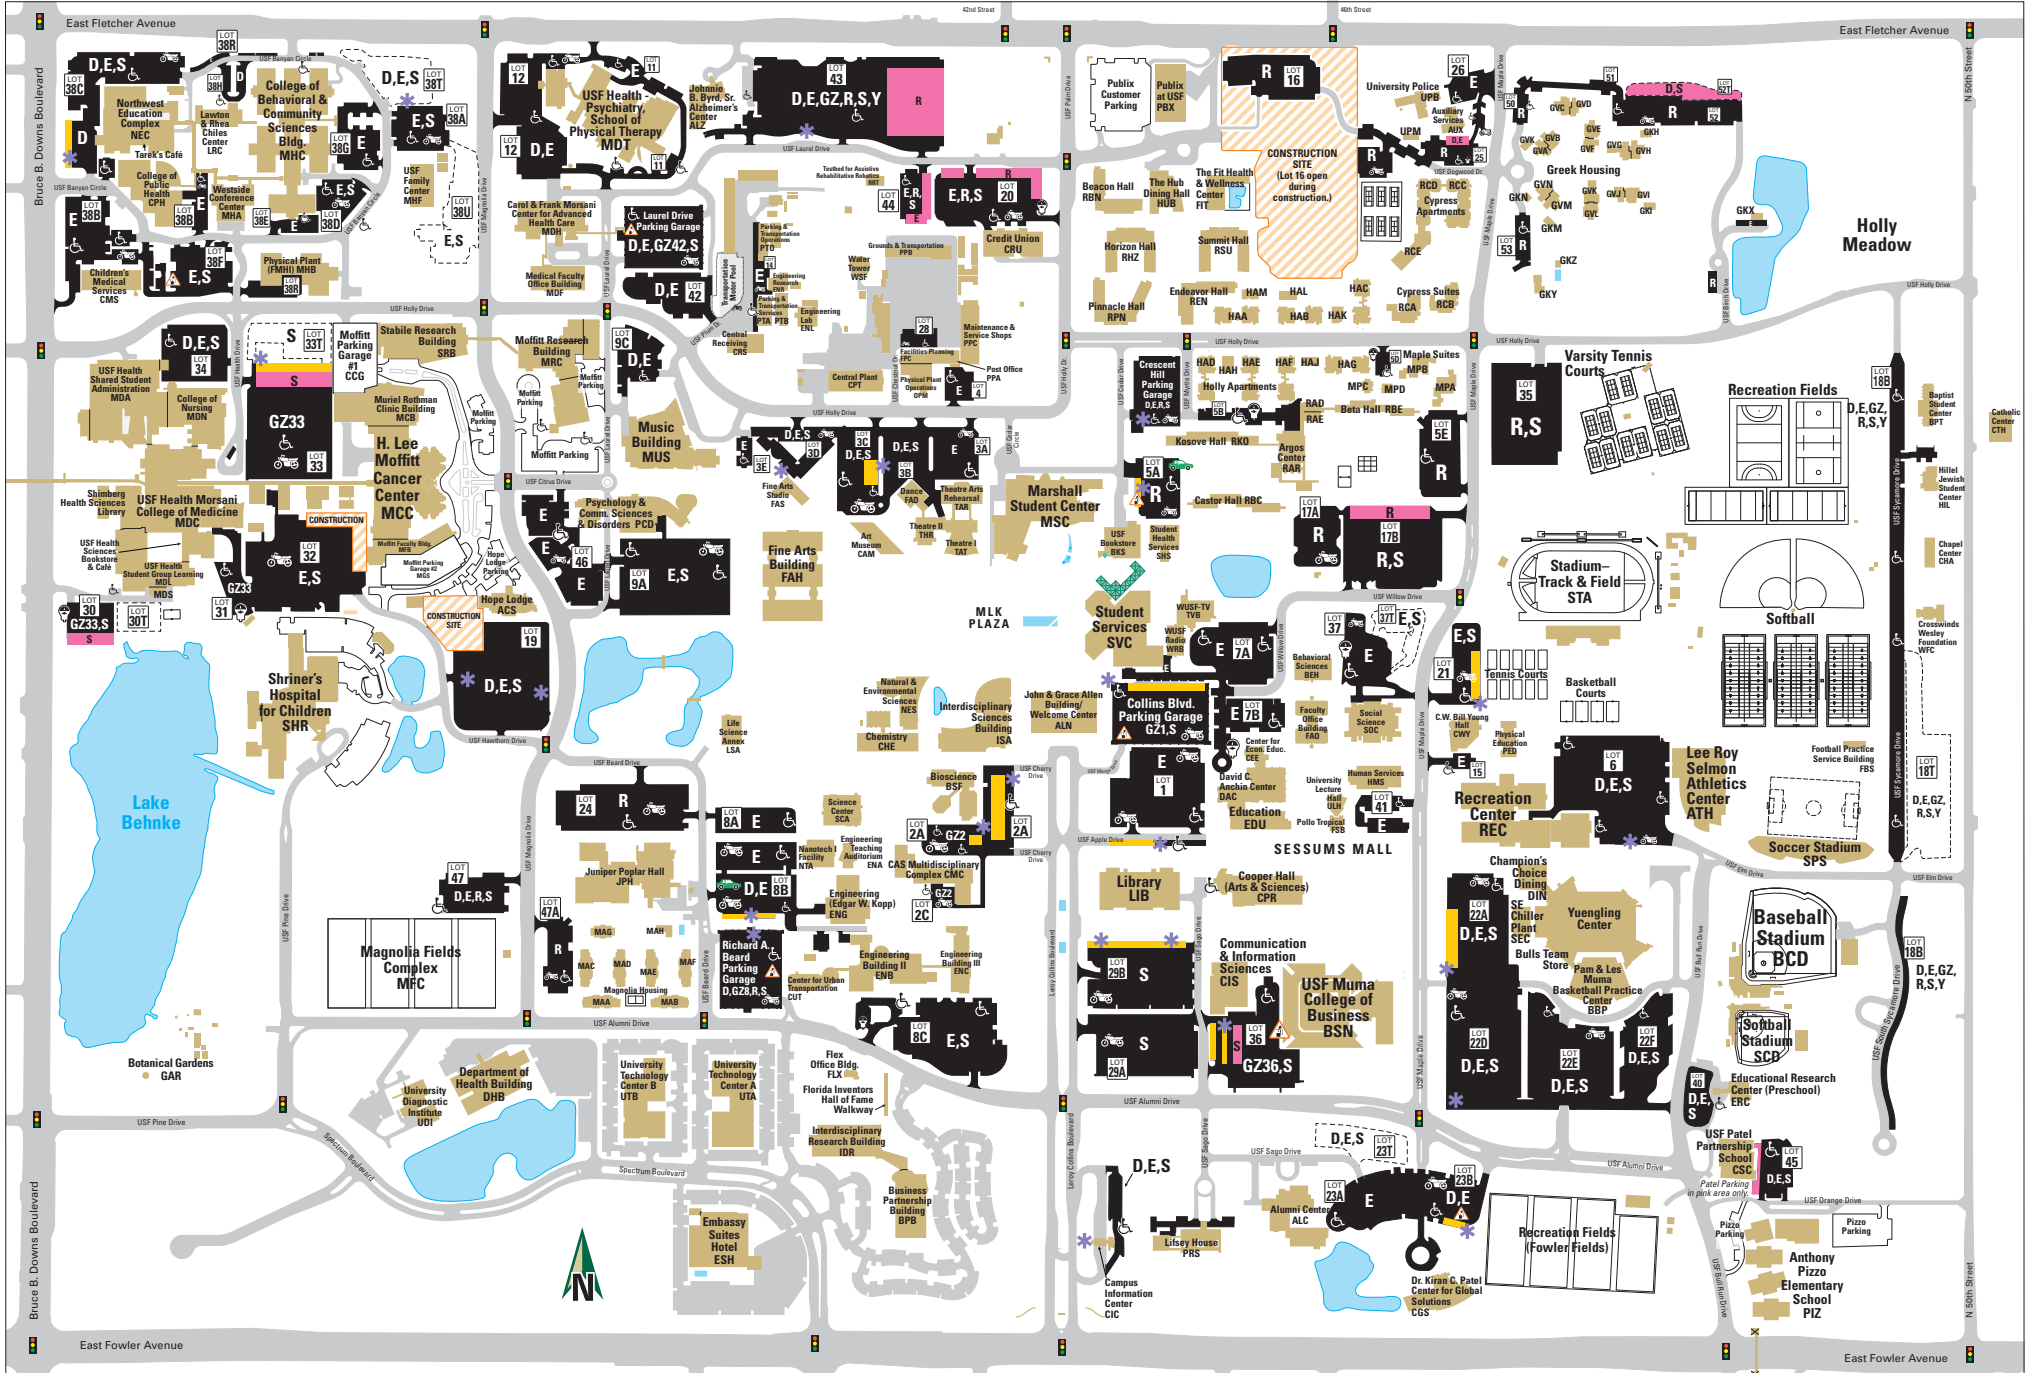

USF UNIVERSITY OF SOUTH FLORIDA TAMPA CAMPUS PARKING MAP

Revised 08/01/18 • Note: This map and all parking designations are subject to change. For the most up-to-date information, please see usf.edu/parking.

MAP KEY

- S - Non-Resident Student
- R - Resident Student
- Y - Park-n-Ride / Alumni
- GZ - Gold Staff
- E - Staff
- D - Daily / Visitor Parking
- Designated Parking
- Timed Spaces
- Parkmobile - use in D / spaces
- Motorcycle Parking
- Disabled Parking
- Permit Pay Station
- Metered Parking
- Electric Car Charging Station
- Enterprise CarShare