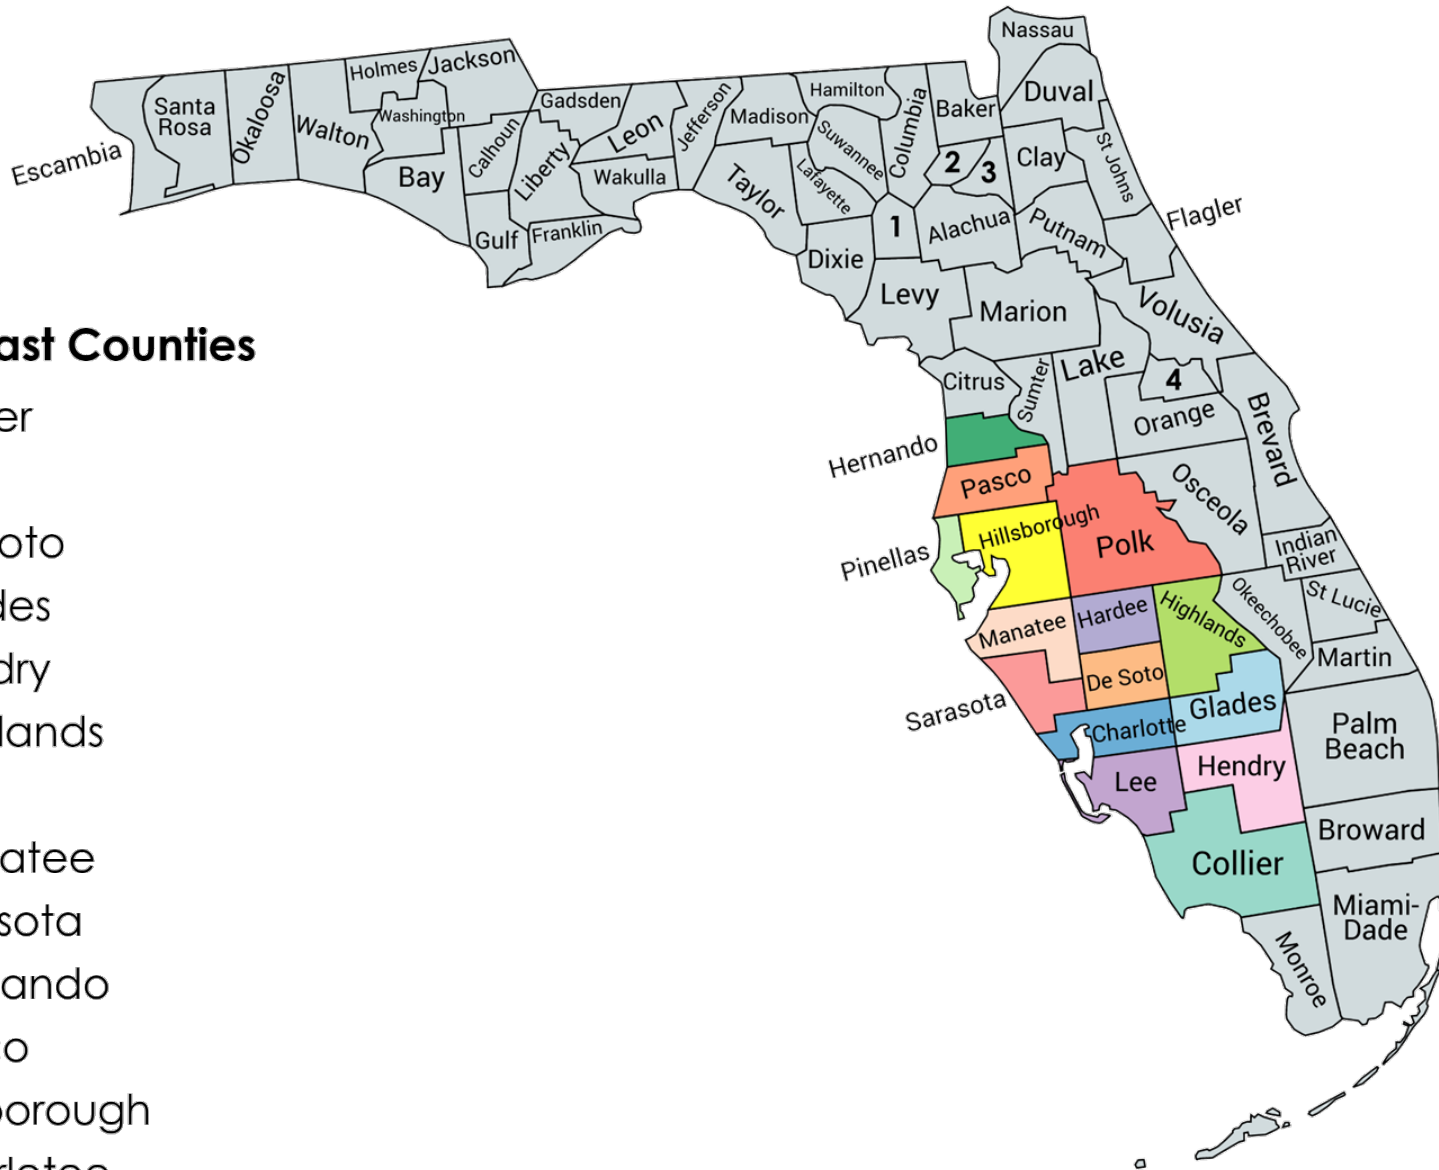

Map of Suncoast Counties

- 1 Gilchrist
- 2 Union
- 3 Bradford
- 4 Seminole

Suncoast Counties

- Collier
- Lee
- De Soto
- Glades
- Hendry
- Highlands
- Polk
- Manatee
- Sarasota
- Hernando
- Pasco
- Hillsborough
- Charlottee
- Hardee
- Pinellas