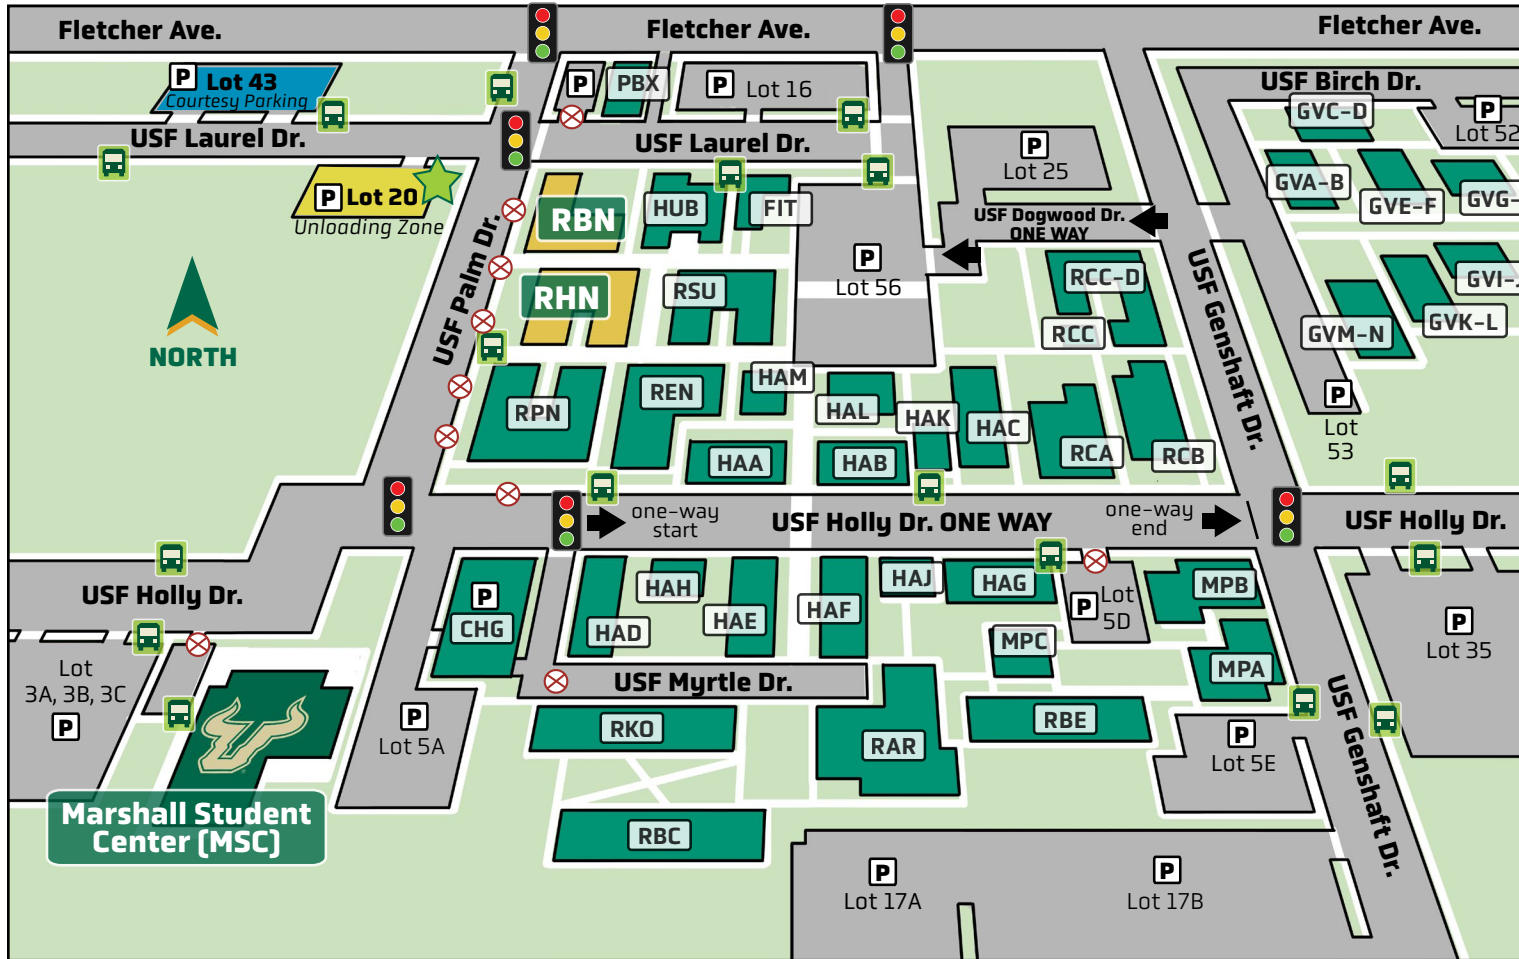

Beacon Hall & Horizon Hall

Your Unloading Zone is in yellow: Parking Lot 20

Your nearest Courtesy Parking is in blue: Lot 43

No Parking or unloading in these locations

A Bull Haul volunteer move-in crew will be available to assist you near your residence hall's unloading zone. Please note that Unloading Zones are for 30-minute parking only. Once you have unloaded your belongings, relocate your vehicle to a Courtesy Parking Lot.

KEY:

★ Bull Haul Move-in Crew

- CHG – Crescent Hill Parking Facility
- FIT – Fit Wellness Center
- GVA – ΑΔΠ – Alpha Delta Pi
- GVB – ΓΦΒ – Gamma Phi Beta
- GVC – ΣΔΤ – Sigma Delta Tau
- GVD – ΖΤΑ – Zeta Tau Alpha
- GVE – House 5
- GVF – ΣΚ – Sigma Kappa
- GVG – ΔΓ – Delta Gamma
- GVH – ΔΔΔ – Delta Delta Delta
- GVI – House 9
- GVI – House 10
- GVK – ΧΩ – Chi Omega
- GVL – House 12
- GVM – ΚΔ – Kappa Delta
- GVN – ΑΟΠ – Alpha Omicron Pi
- HAA-HAG – Holly Apartments A-G
- HAH – North Campus Mail
- HAI – Holly J Classroom
- HAK – Holly K Classroom
- HAL – Holly L Classroom
- HAM – North Campus Service Desk & Dining
- HUB – Housing Service Desk & Dining
- MPA – Maple Suites A
- MPB – Maple Suites B
- MPC – Maple Classroom
- MSC – Marshall Student Center
- PBX – Publix Grocery
- RAR – Argos Dining & Central Housing Office
- RBE – Beta Hall
- RBC – Castor Hall
- RBN – Beacon Hall**
- RCA – Cypress Suites A
- RCB – Cypress Suites B
- RCC – Cypress Apartments C
- RCD – Cypress Apartments D
- RCE – Cypress E Classroom
- REN – Endeavor Hall
- RHN – Horizon Hall**
- RKO – Kosove Apartments
- RPN – Pinnacle Hall
- RSU – Summit Hall

Bull Runner Website

BULL RUNNER

The Bull Runner is the USF bus system, providing fare-free access to students, faculty, and staff with a valid USFCard. Visitors need a USFCard companion or a daily bus pass. For details, visit USF's Parking & Transportation website or usfbullrunner.com.