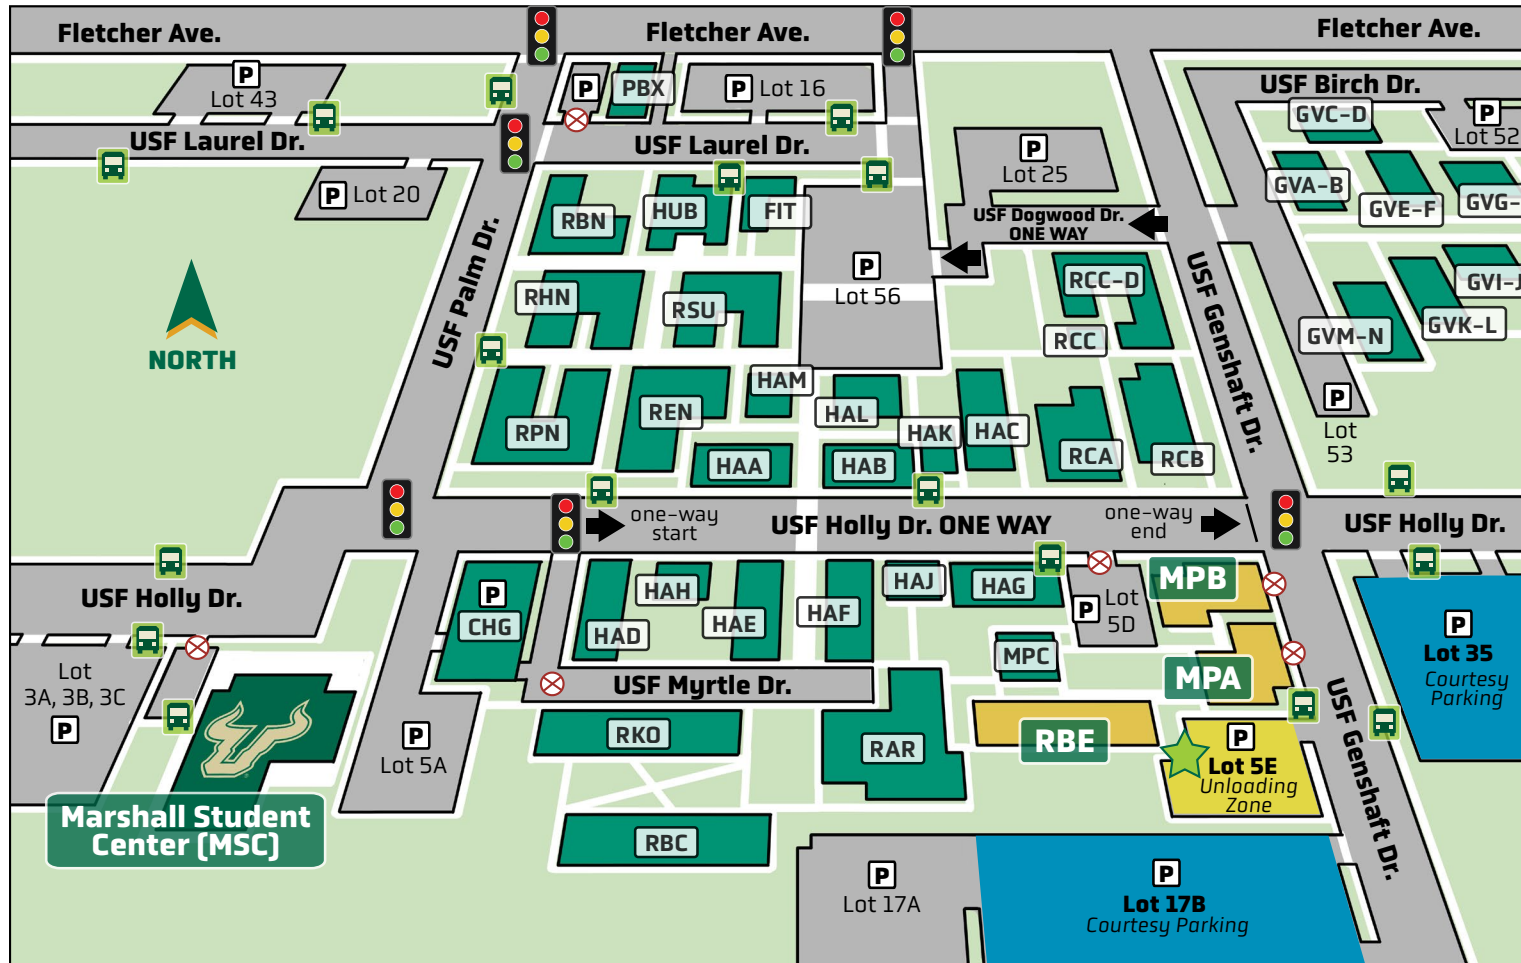

Beta Hall & Maple Hall

Your Unloading Zone is in yellow: **Parking Lot 5E**

Your nearest Courtesy Parking is in blue: **Lot 17B, 35**

⊗ **No Parking or unloading in these locations**

A Bull Haul volunteer move-in crew will be available to assist you near your residence hall's unloading zone. Please note that Unloading Zones are for 30-minute parking only. Once you have unloaded your belongings, relocate your vehicle to a Courtesy Parking Lot.

KEY:

★ Bull Haul Move-in Crew

- CHG - Crescent Hill Parking Facility
- FIT - Fit Wellness Center
- GVA - ΑΔΠ - Alpha Delta Pi
- GVB - ΓΦΒ - Gamma Phi Beta
- GVC - ΣΔΤ - Sigma Delta Tau
- GVD - ΖΤΑ - Zeta Tau Alpha
- GVE - House 5
- GVF - ΣΚ - Sigma Kappa
- GVG - ΔΓ - Delta Gamma
- GVH - ΔΔΔ - Delta Delta Delta
- GVI - House 9
- GJ - House 10
- GVK - ΧΩ - Chi Omega
- GVL - House 12
- GVM - ΚΔ - Kappa Delta
- GVN - ΑΟΠ - Alpha Omicron Pi
- HAA-HAG -Holly Apartments A-G
- HAH- North Campus Mail
- HAJ - Holly J Classroom
- HAK - Holly K Classroom
- HAL - Holly L Classroom
- HAM- North Campus Service Desk & Dining
- HUB - Housing Service Desk & Dining
- MPA- Maple Suites A**
- MPB- Maple Suites B**
- MPC - Maple Classroom
- MSC - Marshall Student Center
- PBX - Publix Grocery
- RAR - Argos Dining & Central Housing Office

Bull Runner Website

BULL RUNNER

The Bull Runner is the USF bus system, providing fare-free access to students, faculty, and staff with a valid USFCard. Visitors need a USFCard companion or a daily bus pass. For details, visit USF's Parking & Transportation website or usfbullrunner.com.

Welcome Home to Beta Hall & Maple Hall

Helpful tips and resources to assist your move-in experience

Google Map Directions

Scan these QR Codes with your smartphone to access directions to your residence hall, unloading zone, and courtesy parking lots.