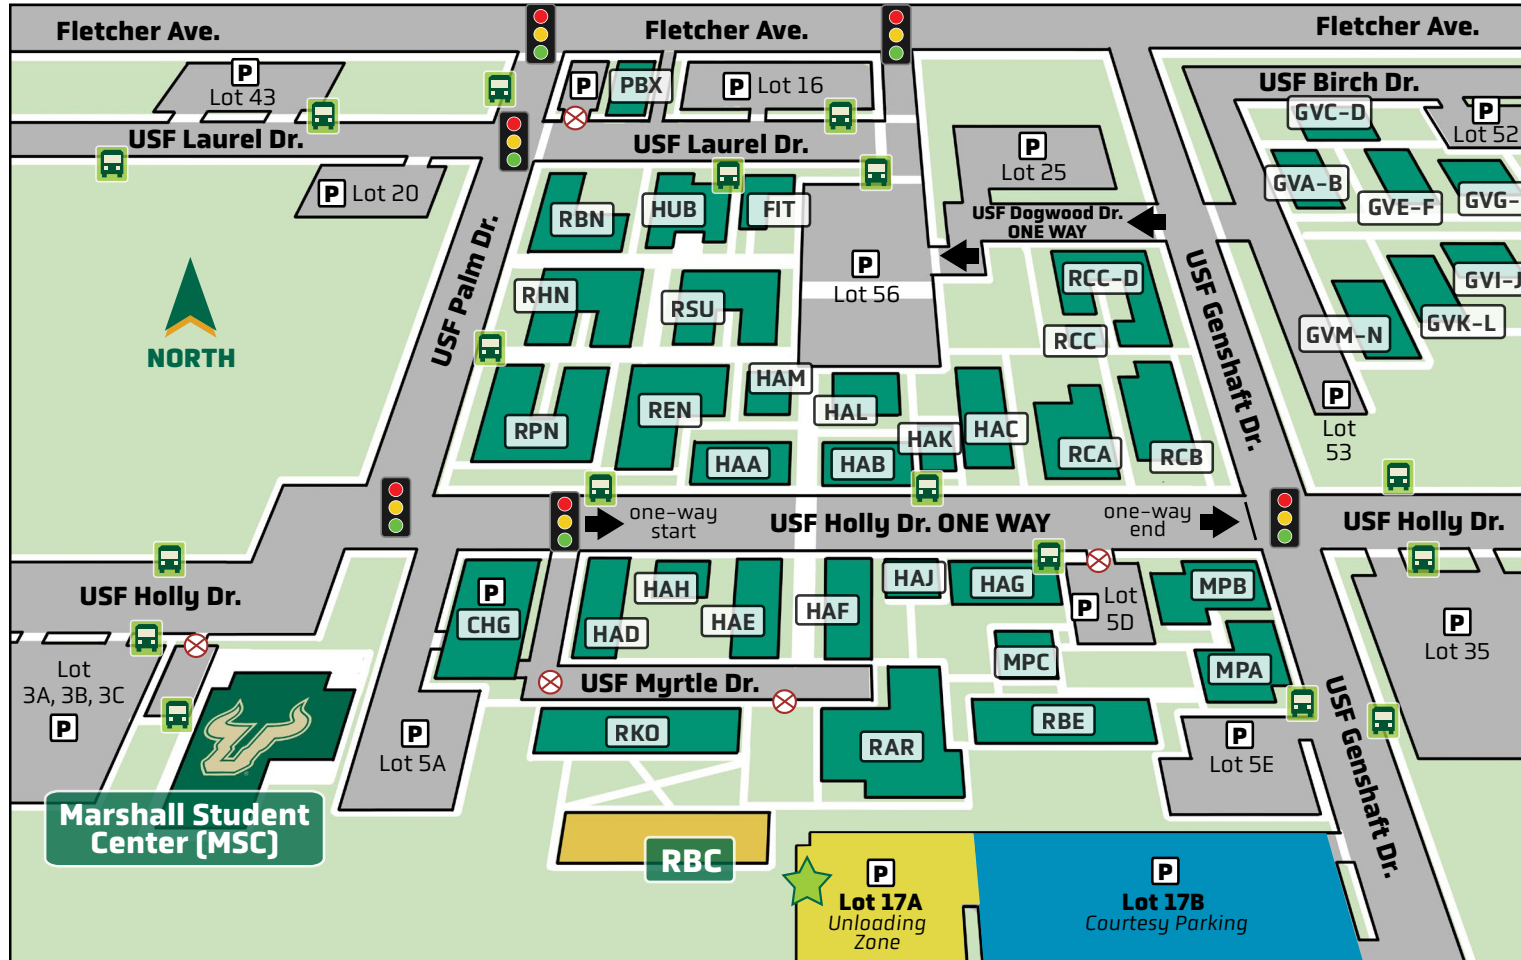

Castor Hall

Your Unloading Zone is in yellow: Parking Lot 17A

Your nearest Courtesy Parking is in blue: Lot 17B

⊗ No Parking or unloading in these locations

A Bull Haul volunteer move-in crew will be available to assist you near your residence hall's unloading zone. Please note that Unloading Zones are for 30-minute parking only. Once you have unloaded your belongings, relocate your vehicle to a Courtesy Parking Lot.

KEY:

★ Bull Haul Move-in Crew

- CHG – Crescent Hill Parking Facility
- FIT – Fit Wellness Center
- GVA – ΑΔΠ – Alpha Delta Pi
- GVB – ΓΦΒ – Gamma Phi Beta
- GVC – ΣΔΤ – Sigma Delta Tau
- GVD – ΖΤΑ – Zeta Tau Alpha
- GVE – House 5
- GVF – ΣΚ – Sigma Kappa
- GVG – ΔΓ – Delta Gamma
- GVH – ΔΔΔ – Delta Delta Delta
- GVI – House 9
- GVJ – House 10
- GVK – ΧΩ – Chi Omega
- GVL – House 12
- GVM – ΚΔ – Kappa Delta
- GVN – ΑΟΠ – Alpha Omicron Pi
- HAA-HAG – Holly Apartments A-G
- HAH – North Campus Mail
- HAI – Holly I Classroom
- HAK – Holly K Classroom
- HAL – Holly L Classroom
- HAM – North Campus Service Desk & Dining
- HUB – Housing Service Desk & Dining
- MPA – Maple Suites A
- MPB – Maple Suites B
- MPC – Maple Classroom
- MSC – Marshall Student Center
- PBX – Publix Grocery
- RAR – Argos Dining & Central Housing Office
- RBE – Beta Hall
- RBC – Castor Hall**
- RBN – Beacon Hall
- RCA – Cypress Suites A
- RCB – Cypress Suites B
- RCC – Cypress Apartments C
- RCD – Cypress Apartments D
- RCE – Cypress E Classroom
- REN – Endeavor Hall
- RHN – Horizon Hall
- RKO – Kosove Apartments
- RPN – Pinnacle Hall
- RSU – Summit Hall

Bull Runner Website

BULL RUNNER

The Bull Runner is the USF bus system, providing fare-free access to students, faculty, and staff with a valid USFCard. Visitors need a USFCard companion or a daily bus pass. For details, visit USF's Parking & Transportation website or usfbullrunner.com.