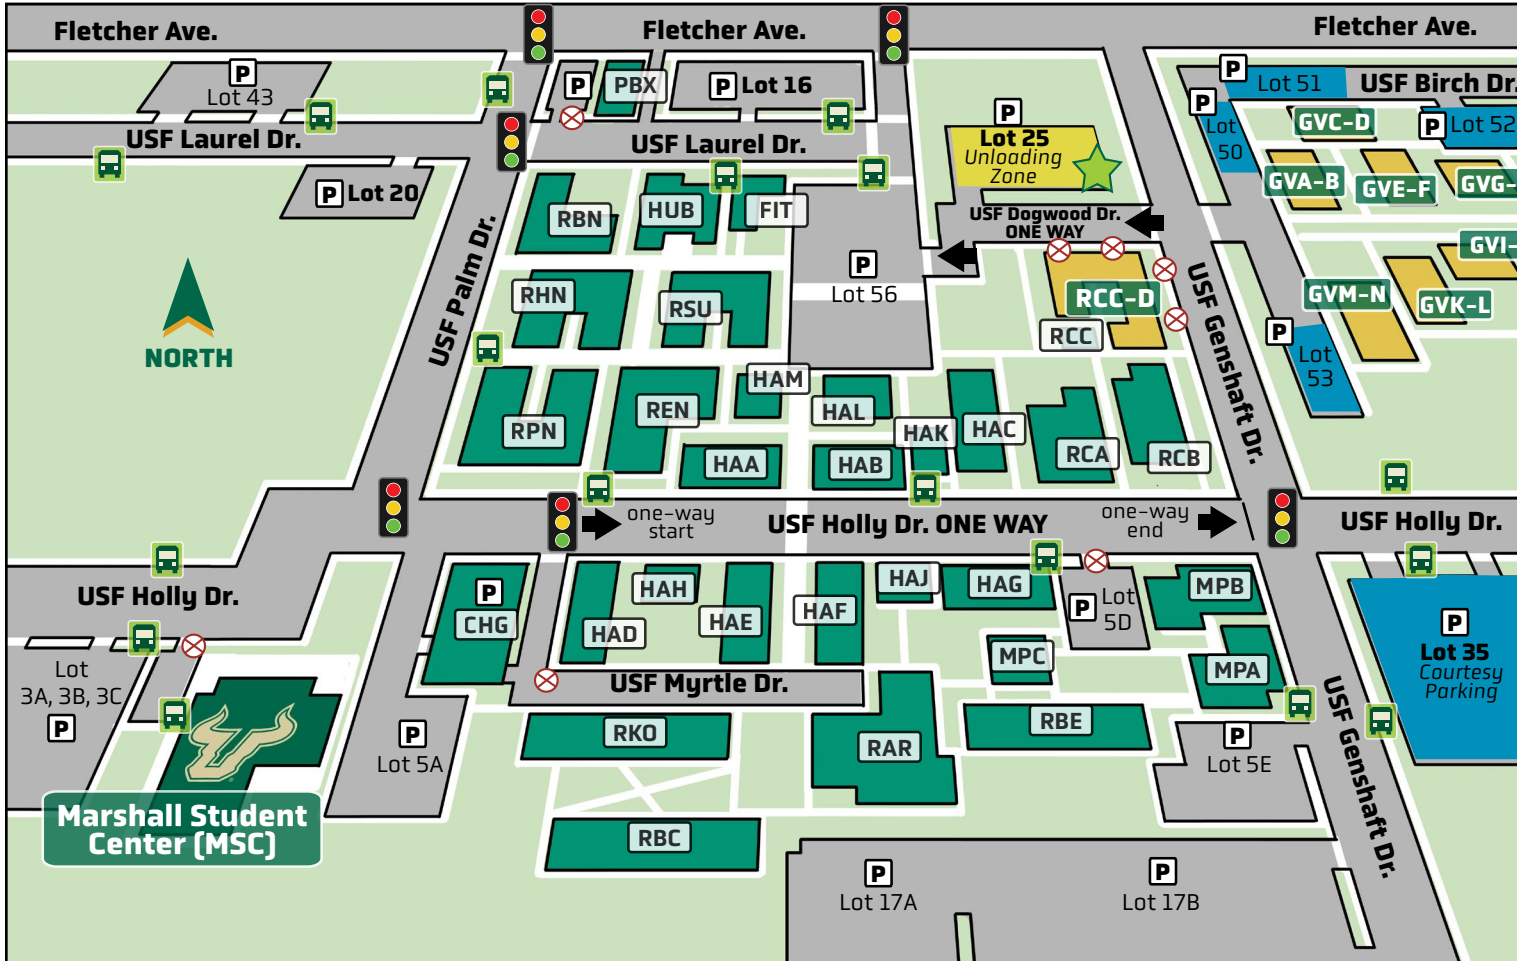

A Bull Haul volunteer move-in crew will be available to assist you near your residence hall's unloading zone. Please note that Unloading Zones are for 30-minute parking only. Once you have unloaded your belongings, relocate your vehicle to a Courtesy Parking Lot.

KEY:

- ★ Bull Haul Move-in Crew
- CHG - Crescent Hill Parking Facility
- FIT - Fit Wellness Center
- GVA - ΑΔΠ - Alpha Delta Pi
- GVB - ΓΦΒ - Gamma Phi Beta
- GVC - ΣΔΤ - Sigma Delta Tau
- GVD - ΖΤΑ - Zeta Tau Alpha
- GVE - House 5
- GVF - ΣΚ - Sigma Kappa
- GVG - ΔΓ - Delta Gamma
- GVH - ΔΔΔ - Delta Delta Delta
- GVI - House 9
- GVI - House 10
- GVI - House 12
- GVM - ΚΔ - Kappa Delta
- GVN - ΑΟΠ - Alpha Omicron Pi
- HAA-HAG - Holly Apartments A-G
- HAH - North Campus Mail
- HAI - Holly J Classroom
- HAK - Holly K Classroom
- HAL - Holly L Classroom
- HAM - North Campus Service Desk
- HUB - Housing Service Desk & Dining
- MPA - Maple Suites A
- MPB - Maple Suites B
- MPC - Maple Classroom
- MSC - Marshall Student Center
- PBX - Publix Grocery
- RAR - Argos Dining & Central Housing Office
- RBE - Beta Hall
- RBC - Castor Hall
- RBN - Beacon Hall
- RCA - Cypress Suites A
- RCB - Cypress Suites B
- RCC - Cypress Apartments C
- RCD - Cypress Apartments D
- RCE - Cypress E Classroom
- REN - Endeavor Hall
- RHN - Horizon Hall
- RKO - Kosove Apartments
- RPN - Pinnacle Hall
- RSU - Summit Hall

Bull Runner Website

BULL RUNNER

The Bull Runner is the USF bus system, providing fare-free access to students, faculty, and staff with a valid USFCard. Visitors need a USFCard companion or a daily bus pass. For details, visit USF's Parking & Transportation website or usfbullrunner.com.

GVG- ΔΓ - Delta Gamma
GVH- ΔΔΔ - Delta Delta Delta

GVI - House 9
GVJ - House 10

GVK- ΧΩ - Chi Omega
GVL - House 12

GVM-ΚΔ - Kappa Delta
GVN- ΑΟΠ - Alpha
Omicron Pi

**Courtesy Lots 50 - 53 are
located along Birch Dr.**