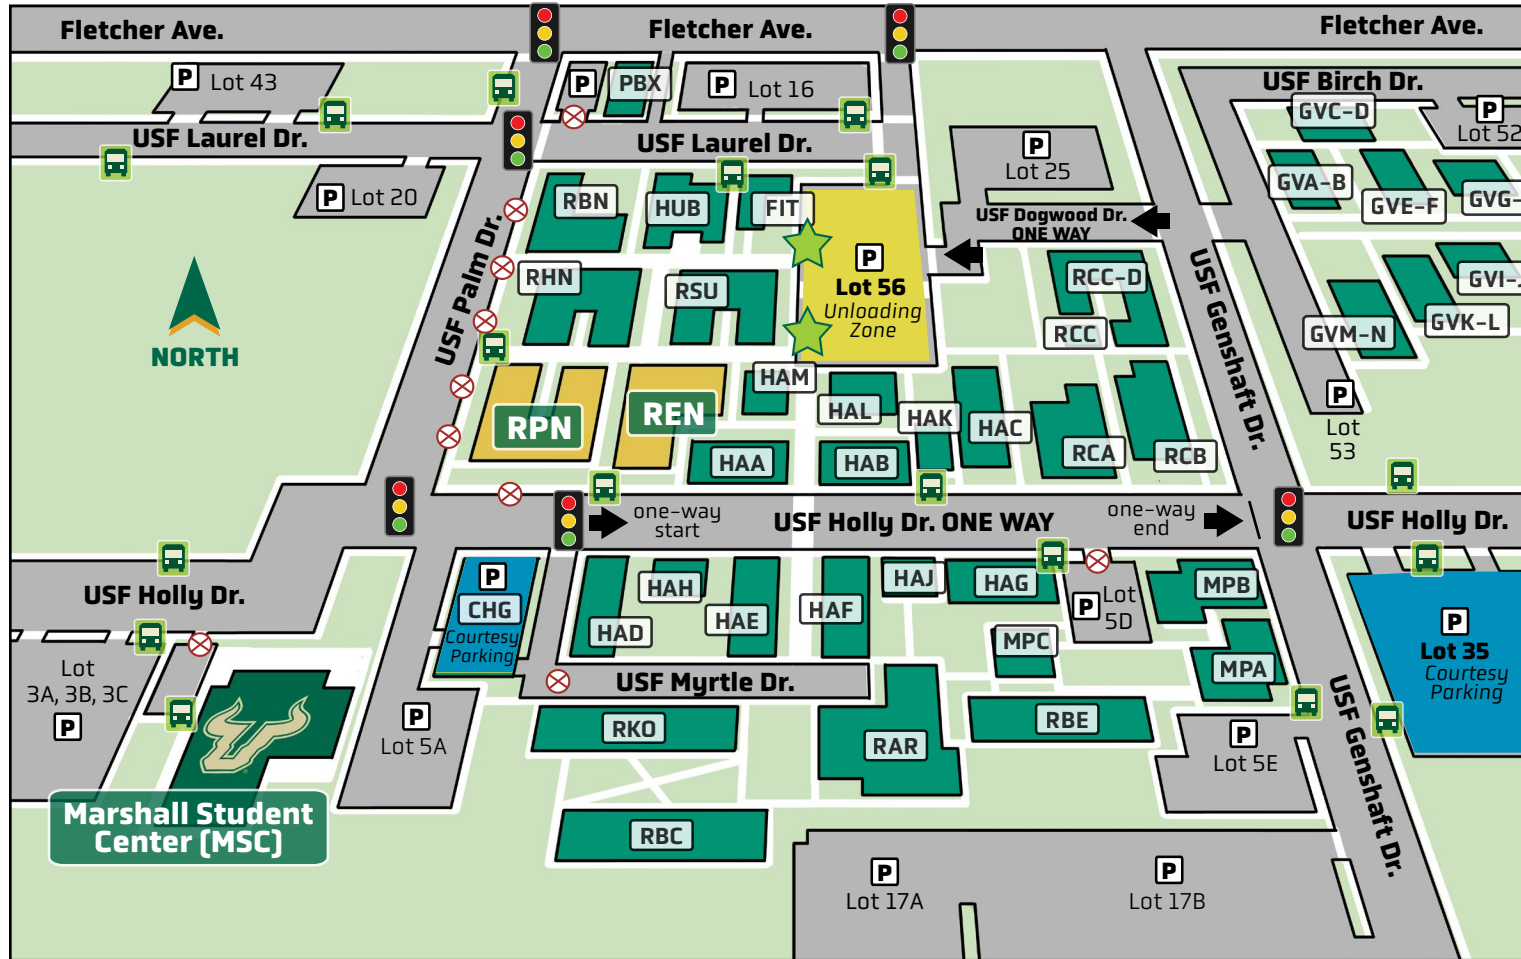

Endeavor Hall & Pinnacle Hall

Your Unloading Zone is in yellow: **Parking Lot 56**

Your nearest Courtesy Parking is in blue: **Crescent Hill Parking Facility (CHG) or Lot 35**

No Parking or unloading in these locations

KEY:

★ Bull Haul Move-in Crew

- CHG – Crescent Hill Parking Facility
- FIT – Fit Wellness Center
- GVA – ΑΔΠ – Alpha Delta Pi
- GVB – ΓΦΒ – Gamma Phi Beta
- GVC – ΣΔΤ – Sigma Delta Tau
- GVD – ΖΤΑ – Zeta Tau Alpha
- GVE – House 5
- GVF – ΣΚ – Sigma Kappa
- GVG – ΔΓ – Delta Gamma
- GVH – ΔΔΔ – Delta Delta Delta
- GVI – House 9
- GVI – House 10
- GVK – ΧΩ – Chi Omega
- GVL – House 12
- GVM – ΚΔ – Kappa Delta
- GVN – ΑΟΠ – Alpha Omicron Pi
- HAA-HAG –Holly Apartments A-G
- HAH – North Campus Mail
- HAI – Holly J Classroom
- HAK – Holly K Classroom
- HAL – Holly L Classroom
- HAM – North Campus Service Desk & Dining
- HUB – Housing Service Desk & Dining
- MPA – Maple Suites A
- MPB – Maple Suites B
- MPC – Maple Classroom
- MSC – Marshall Student Center
- PBX – Publix Grocery
- RAR – Argos Dining & Central Housing Office
- RBE – Beta Hall
- RBC – Castor Hall
- RBN – Beacon Hall
- RCA – Cypress Suites A
- RCB – Cypress Suites B
- RCC – Cypress Apartments C
- RCD – Cypress Apartments D
- RCE – Cypress E Classroom
- REN – Endeavor Hall**
- RHN – Horizon Hall
- RKO – Kosove Apartments
- RPN – Pinnacle Hall**
- RSU – Summit Hall

Bull Runner Website

BULL RUNNER

The Bull Runner is the USF bus system, providing fare-free access to students, faculty, and staff with a valid USFCard. Visitors need a USFCard companion or a daily bus pass. For details, visit USF's Parking & Transportation website or usfbullrunner.com.

Welcome Home to Endeavor Hall & Pinnacle Hall

Helpful tips and resources to assist your move-in experience

Google Map Directions

Scan these QR Codes with your smartphone to access directions to your residence hall, unloading zone, and courtesy parking lots.