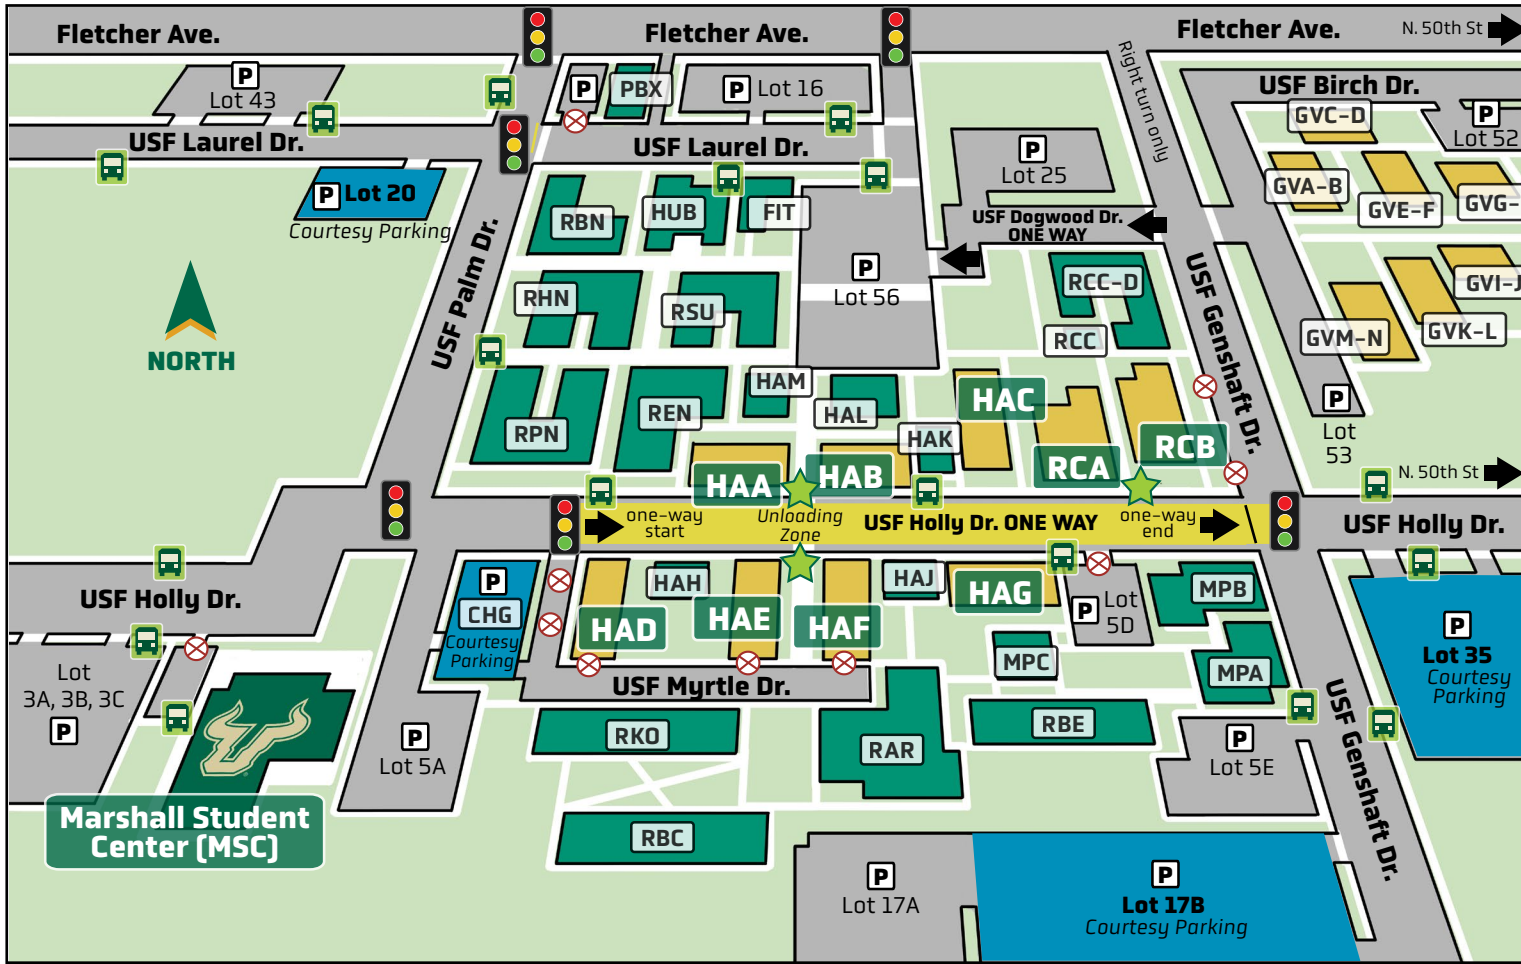

Holly Apartments & Cypress Suites

Your Unloading Zone is in yellow: **USF Holly Dr. (One-way eastbound)**

Your nearest Courtesy Parking is in blue: **Lots 17B, 20, 35, Crescent Hill Parking Facility (CHG)**

- KEY:**
- ★ **Bull Haul Move-in Crew**
 - CHG - Crescent Hill Parking Facility
 - FIT - Fit Wellness Center
 - GVA - ΑΔΠ - Alpha Delta Pi
 - GVB - ΓΦΒ - Gamma Phi Beta
 - GVC - ΣΔΤ - Sigma Delta Tau
 - GVD - ΖΤΑ - Zeta Tau Alpha
 - GVE - House 5
 - GVF - ΣΚ - Sigma Kappa
 - GVG - ΔΓ - Delta Gamma
 - GVH - ΔΔΔ - Delta Delta Delta
 - GVI - House 9
 - GVJ - House 10
 - GVK - ΧΩ - Chi Omega
 - GVL - House 12
 - GVM - ΚΔ - Kappa Delta
 - GVN - ΑΟΠ - Alpha Omicron Pi
 - HAA-HAG - Holly Apartments A-G**
 - HAH - North Campus Mail
 - HAJ - Holly J Classroom
 - HAK - Holly K Classroom
 - HAL - Holly L Classroom
 - HAM - North Campus Service Desk & Dining
 - HUB - Housing Service Desk & Dining
 - MPA - Maple Suites A
 - MPB - Maple Suites B
 - MPC - Maple Classroom
 - MSC - Marshall Student Center
 - PBX - Publix Grocery
 - RAR - Argos Dining & Central Housing Office
 - RBE - Beta Hall
 - RBC - Castor Hall
 - RBN - Beacon Hall
 - RCA - Cypress Suites A**
 - RCB - Cypress Suites B**
 - RCC - Cypress Apartments C
 - RCD - Cypress Apartments D
 - RCE - Cypress E Classroom
 - REN - Endeavor Hall
 - RHN - Horizon Hall
 - RKO - Kosove Apartments
 - RPN - Pinnacle Hall
 - RSU - Summit Hall

BULL RUNNER
 The Bull Runner is the USF bus system, providing fare-free access to students, faculty, and staff with a valid USFCard. Visitors need a USFCard companion or a daily bus pass. For details, visit USF's Parking & Transportation website or usfbullrunner.com.

Helpful tips and resources to assist your move-in experience

Google Map Directions

Scan these QR Codes with your smartphone to access directions to your residence hall, unloading zones, and courtesy parking lots.