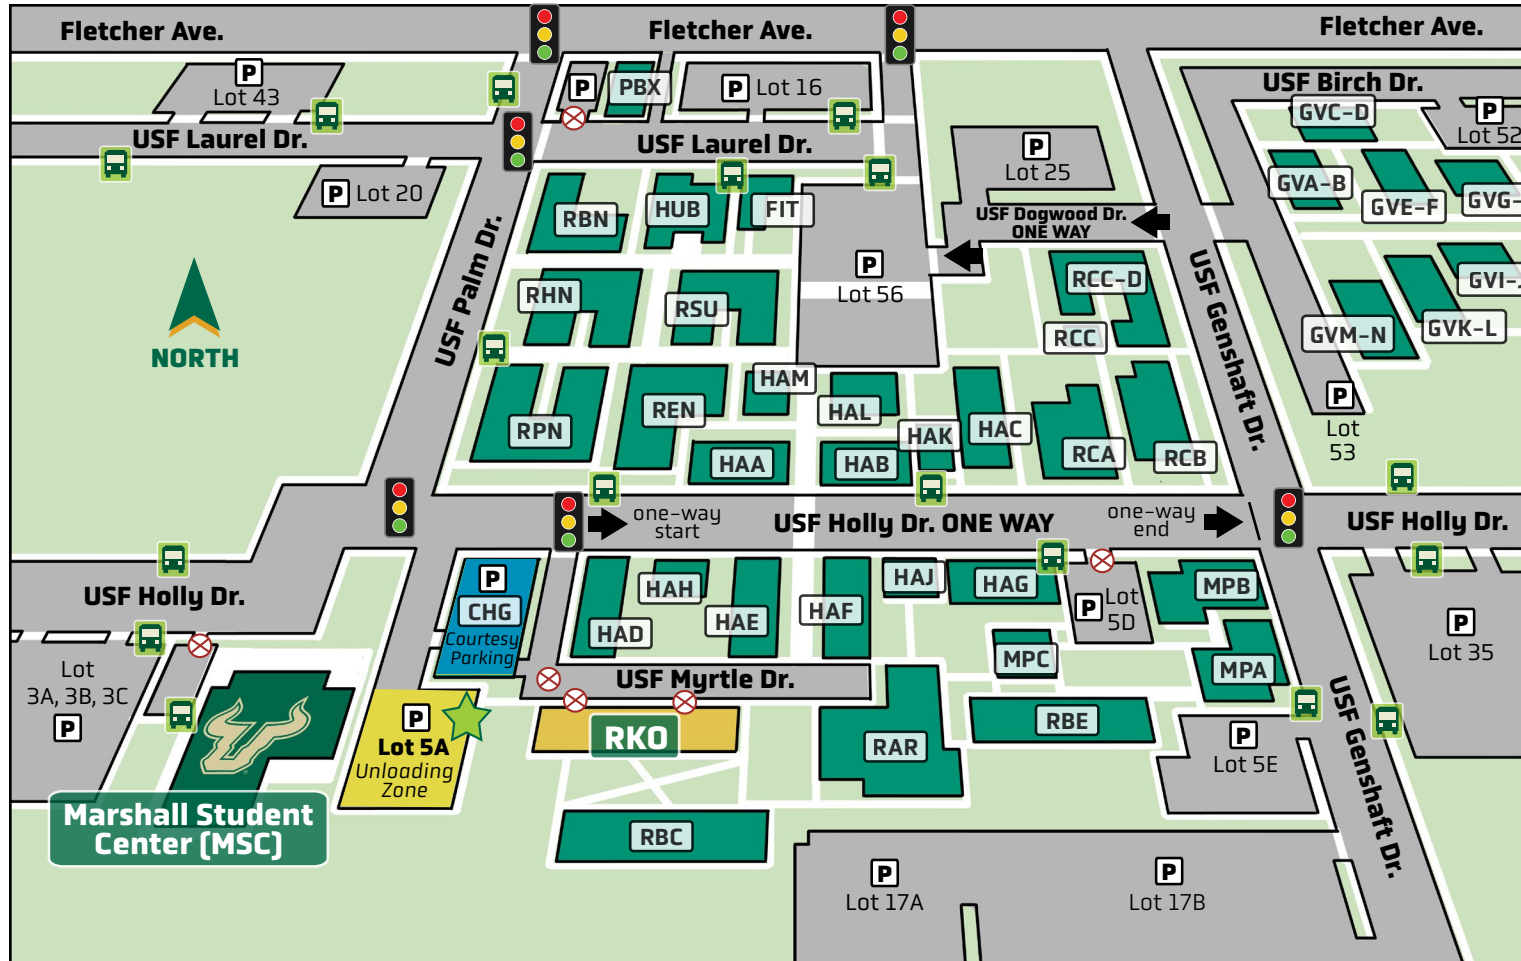

Kosove Apartments

Your Unloading Zone is in yellow: Parking Lot 5A

Your nearest Courtesy Parking is in blue: Crescent Hill Parking Facility (CHG)

⊗ No Parking or unloading in these locations

A Bull Haul volunteer move-in crew will be available to assist you near your residence hall's unloading zone. Please note that Unloading Zones are for 30-minute parking only. Once you have unloaded your belongings, relocate your vehicle to a Courtesy Parking Lot.

KEY:

★ Bull Haul Move-in Crew

- CHG – Crescent Hill Parking Facility
- FIT – Fit Wellness Center
- GVA – ΑΔΠ – Alpha Delta Pi
- GVB – ΓΦΒ – Gamma Phi Beta
- GVC – ΣΔΤ – Sigma Delta Tau
- GVD – ΖΤΑ – Zeta Tau Alpha
- GVE – House 5
- GVF – ΣΚ – Sigma Kappa
- GVG – ΔΓ – Delta Gamma
- GVH – ΔΔΔ – Delta Delta Delta
- GVI – House 9
- GVJ – House 10
- GVK – ΧΩ – Chi Omega
- GVL – House 12
- GVM – ΚΔ – Kappa Delta
- GVN – ΑΟΠ – Alpha Omicron Pi
- HAA-HAG – Holly Apartments A-G
- HAH – North Campus Mail
- HAI – Holly I Classroom
- HAK – Holly K Classroom
- HAL – Holly L Classroom
- HAM – North Campus Service Desk & Dining
- HUB – Housing Service Desk & Dining
- MPA – Maple Suites A
- MPB – Maple Suites B
- MPC – Maple Classroom
- MSC – Marshall Student Center
- PBX – Publix Grocery
- RAR – Argos Dining & Central Housing Office
- RBE – Beta Hall
- RBC – Castor Hall
- RBN – Beacon Hall
- RCA – Cypress Suites A
- RCB – Cypress Suites B
- RCC – Cypress Apartments C
- RCD – Cypress Apartments D
- RCE – Cypress E Classroom
- REN – Endeavor Hall
- RHN – Horizon Hall
- RKO – Kosove Apartments**
- RPN – Pinnacle Hall
- RSU – Summit Hall

Bull Runner Website

BULL RUNNER

The Bull Runner is the USF bus system, providing fare-free access to students, faculty, and staff with a valid USFCard. Visitors need a USFCard companion or a daily bus pass. For details, visit USF's Parking & Transportation website or usfbullrunner.com.