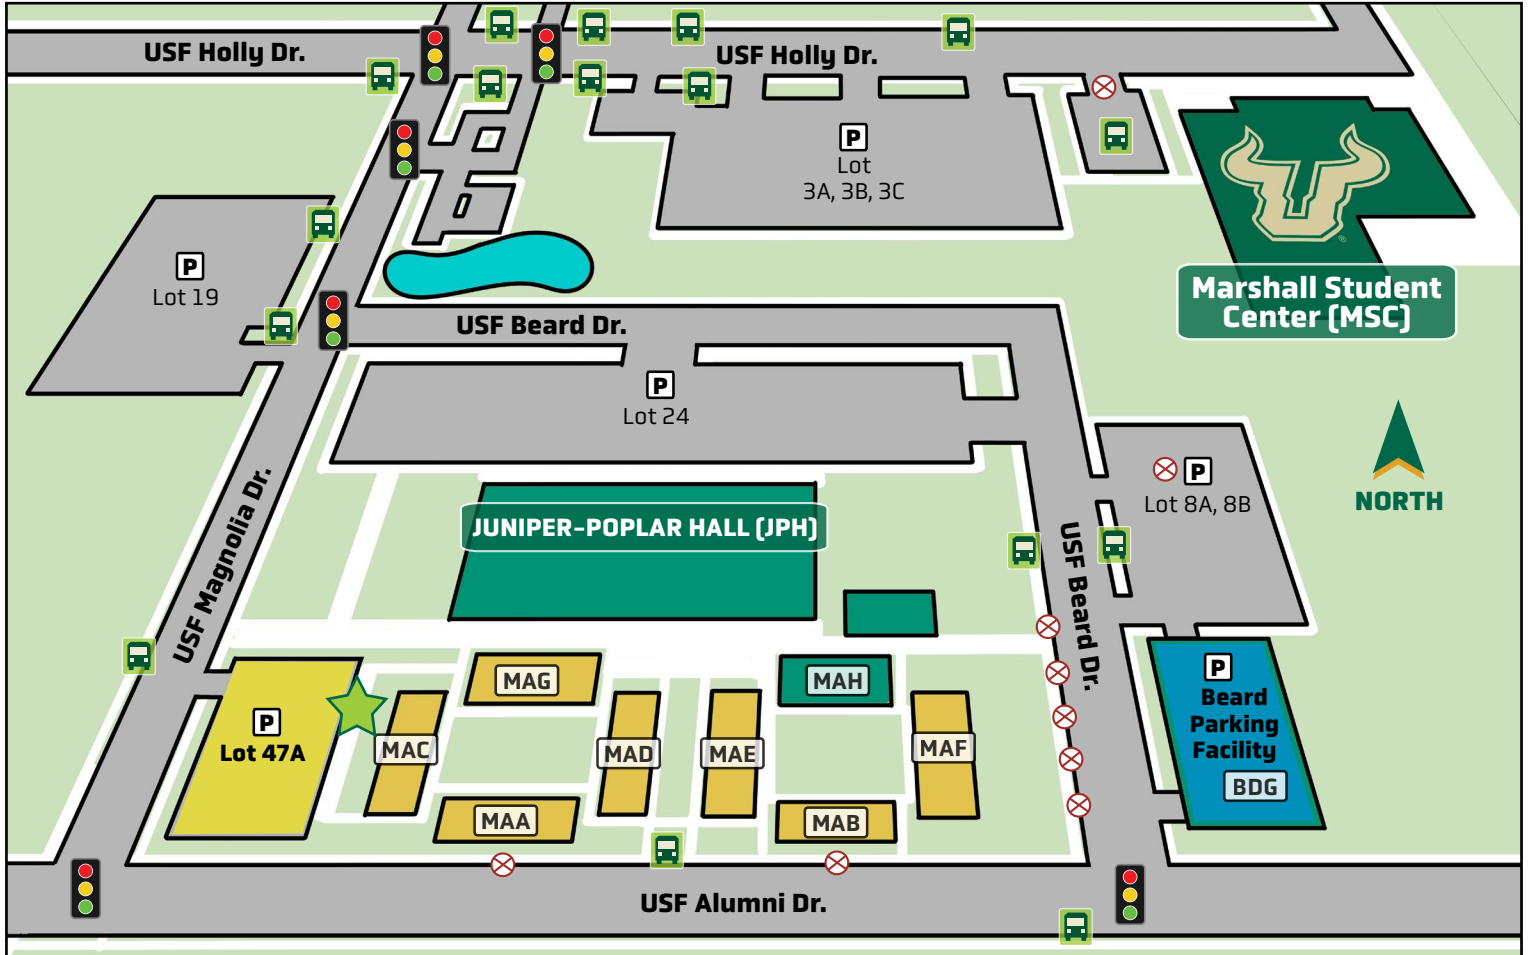

Magnolia Apartments

Your Unloading Zone is in yellow: Parking Lot 47A

Your nearest Courtesy Parking is in blue: Beard Parking Facility

⊗ No Parking or unloading in these locations

A Bull Haul volunteer move-in crew will be available to assist you near your residence hall's unloading zone. Please note that Unloading Zones are for 30-minute parking only. Once you have unloaded your belongings, relocate your vehicle to a Courtesy Parking Lot.

KEY:

★ Bull Haul Move-in Crew

- BDG – Beard Parking Facility
- JPH – Juniper-Poplar Hall
- MAA– Magnolia A
- MAB– Magnolia B
- MAC– Magnolia C
- MAD– Magnolia D
- MAE– Magnolia E
- MAF– Magnolia F
- MAG– Magnolia G
- MAH– Magnolia Pool
- MSC – Marshall Student Center

Bull Runner Website

BULL RUNNER

The Bull Runner is the USF bus system, providing fare-free access to students, faculty, and staff with a valid USFCard. Visitors need a USFCard companion or a daily bus pass. For details, visit USF's Parking & Transportation website or usfbullrunner.com.

Welcome Home to Magnolia Apartments

Helpful tips and resources to assist your move-in experience

Google Map Directions

Scan these QR Codes with your smartphone to access directions to your residence hall, unloading zone, and courtesy parking lot.