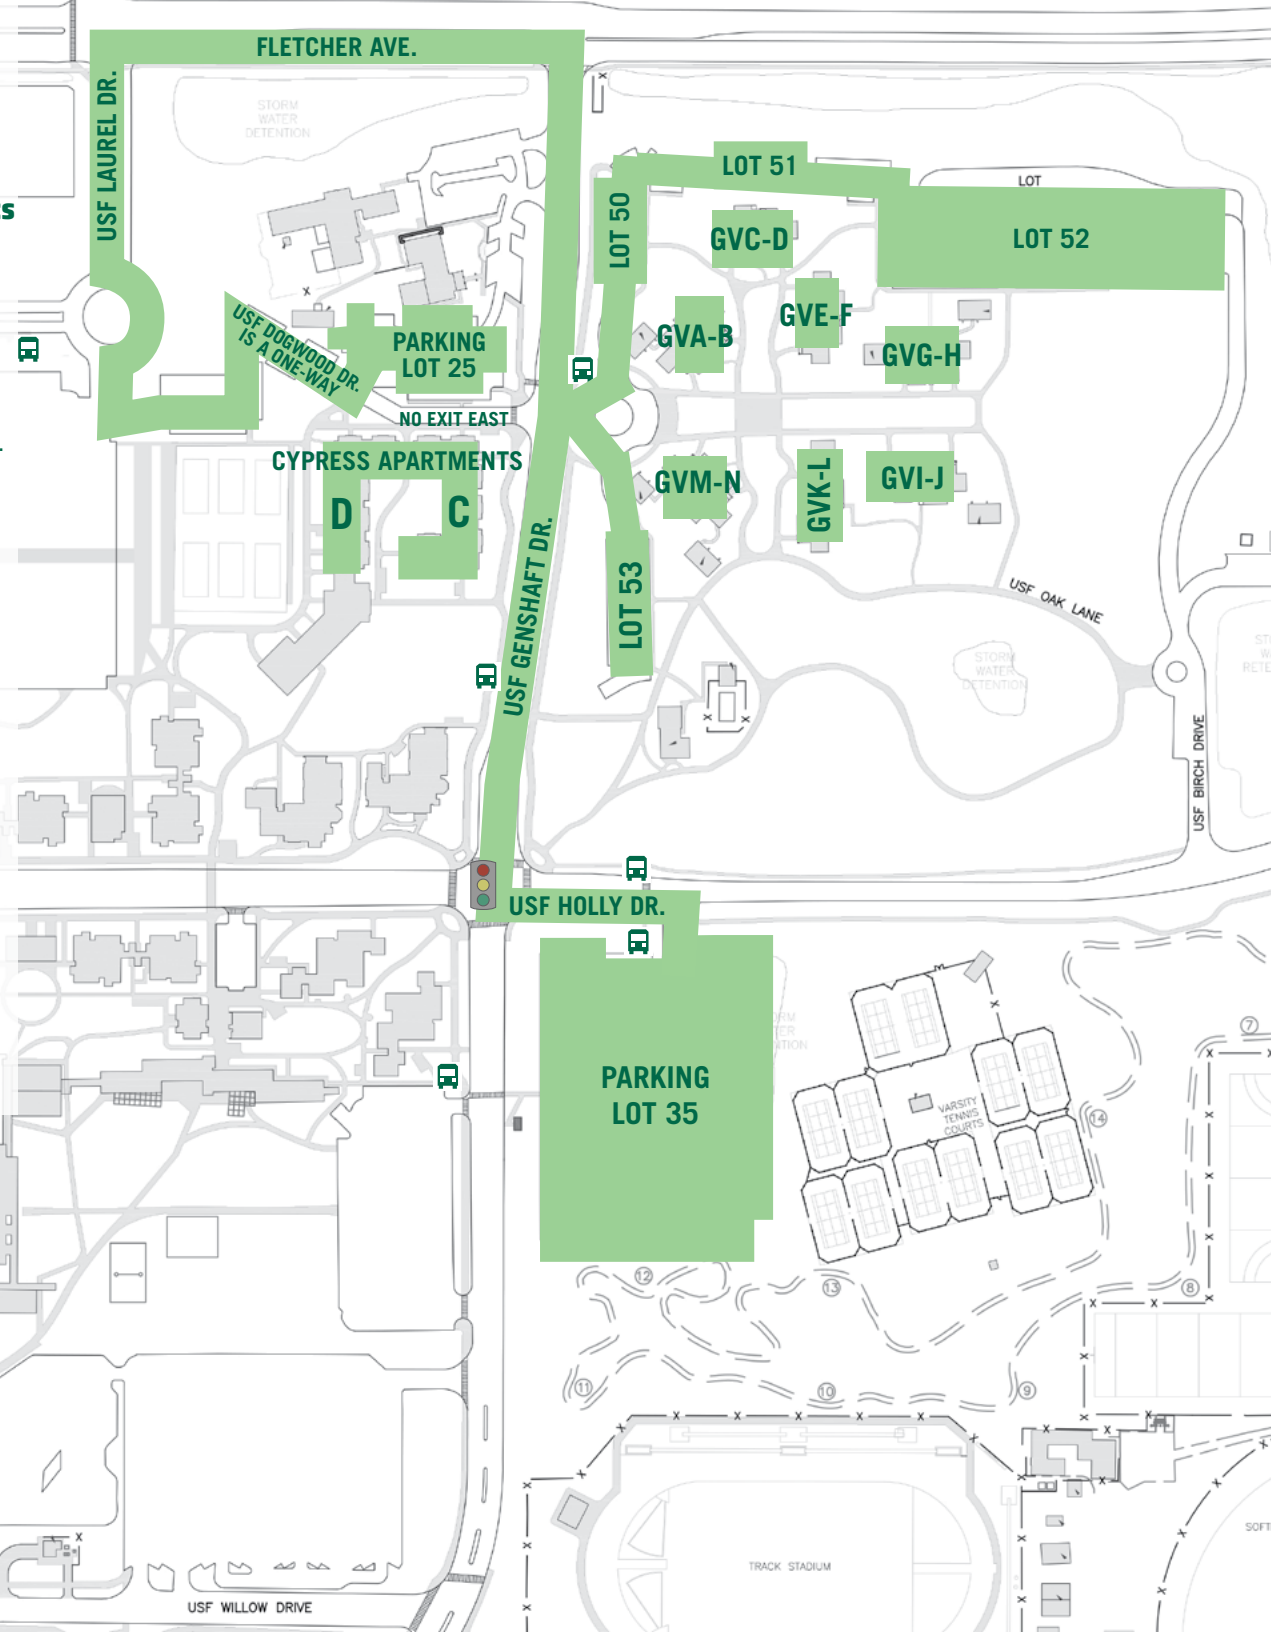

Cypress Apartments & Greek Village

Courtesy Parking: Parking Lot 35 for Cypress Apartments and Lot 50,51,52,53 for Greek Village

DIRECTIONS TO COURTESY PARKING

Google Maps
to Parking Lot 35

Parking Lot 35

- Exit Parking Lot 25 onto USF DOGWOOD DR.
- Follow USF Dogwood Dr. WEST until you enter Parking Lot 56.
- Turn RIGHT into the USF LAUREL DR ROUNDABOUT.
- Take the FIRST exit NORTH to stay on USF LAUREL DR.
- Turn RIGHT onto Fletcher Ave.
- Turn RIGHT onto USF GENSHAFT DR.
- At the light, turn LEFT onto USF HOLLY DR.
- Turn RIGHT into PARKING LOT 35.

Bull Runner
Website

BULL RUNNER:

The USF bus system is known as the Bull Runner and with a valid USFCard, students, faculty and staff have fare free access. Visitors must be accompanied by someone with a valid USFCard or have a USF daily bus pass. Please visit USF's Parking & Transportation website or usbullrunner.com for more information and the full Bull Runner map with routes and stops.

NORTH