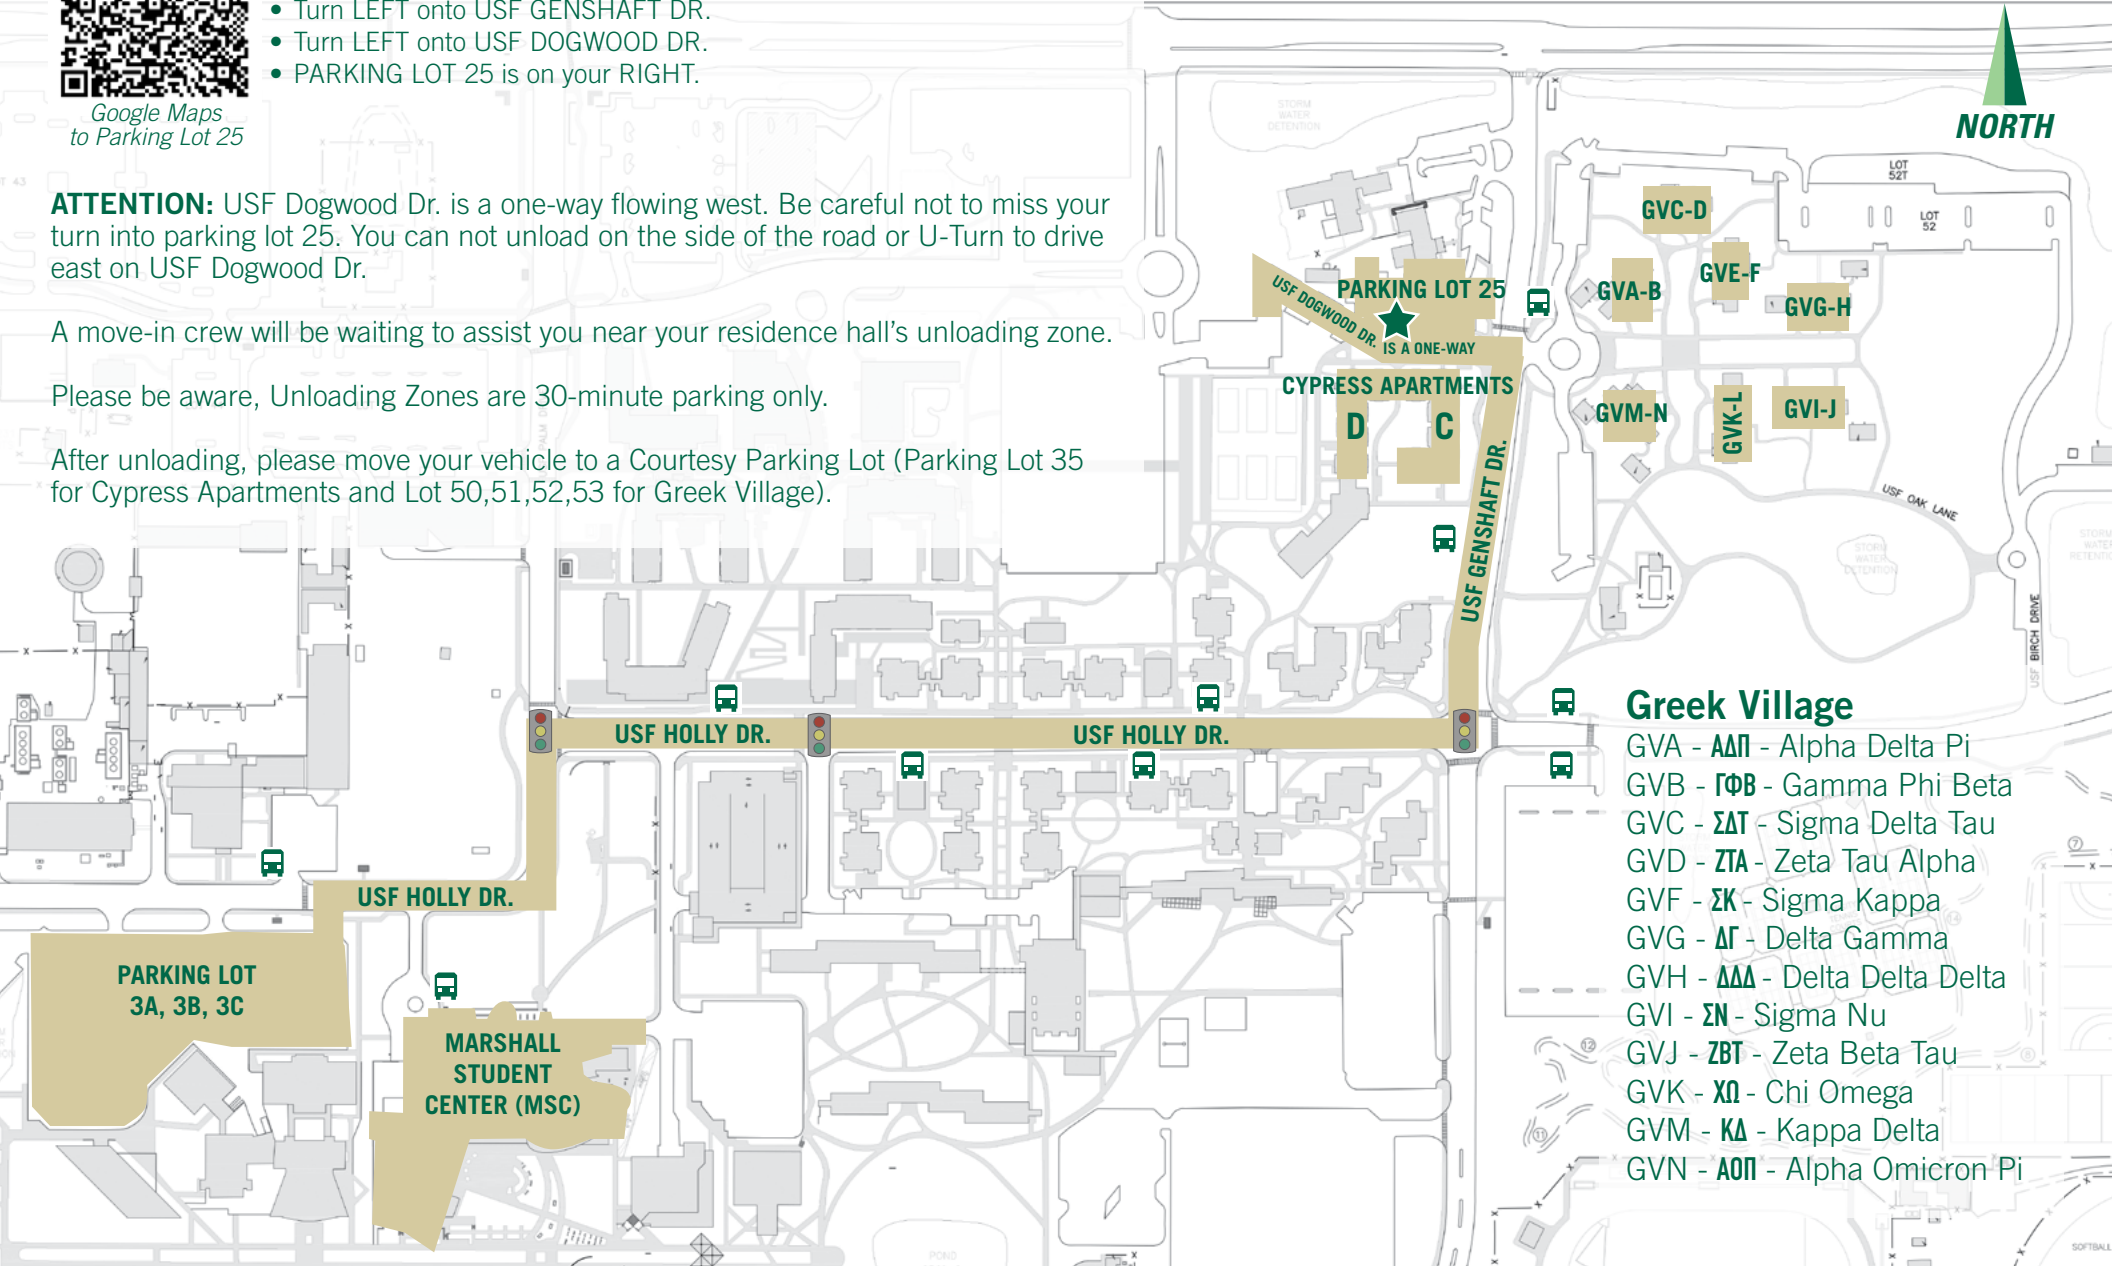

Cypress Apartments & Greek Village

Unloading Zone: Parking Lot 25

BULL HAUL MOVE-IN CREW: ★

DIRECTIONS TO YOUR UNLOADING ZONE

Google Maps
to Parking Lot 25

- Turn RIGHT onto USF HOLLY DR.
- Turn RIGHT to continue onto USF HOLLY DR.
- Turn LEFT onto USF GENSHAFT DR.
- Turn LEFT onto USF DOGWOOD DR.
- PARKING LOT 25 is on your RIGHT.

ATTENTION: USF Dogwood Dr. is a one-way flowing west. Be careful not to miss your turn into parking lot 25. You can not unload on the side of the road or U-Turn to drive east on USF Dogwood Dr.

A move-in crew will be waiting to assist you near your residence hall's unloading zone.

Please be aware, Unloading Zones are 30-minute parking only.

After unloading, please move your vehicle to a Courtesy Parking Lot (Parking Lot 35 for Cypress Apartments and Lot 50,51,52,53 for Greek Village).

Bull Runner
Website

BULL RUNNER:

The USF bus system is known as the Bull Runner and with a valid USFCard, students, faculty and staff have fare free access. Visitors must be accompanied by someone with a valid USFCard or have a USF daily bus pass. Please visit USF's Parking & Transportation website or usbullrunner.com for more information and the full Bull Runner map with routes and stops.

Greek Village

- GVA - ΑΔΠ - Alpha Delta Pi
- GVB - ΓΦΒ - Gamma Phi Beta
- GVC - ΣΔΤ - Sigma Delta Tau
- GVD - ΖΤΑ - Zeta Tau Alpha
- GVF - ΣΚ - Sigma Kappa
- GVG - ΔΓ - Delta Gamma
- GVH - ΔΔΔ - Delta Delta Delta
- GVI - ΣΝ - Sigma Nu
- GVJ - ΖΒΤ - Zeta Beta Tau
- GVK - ΧΩ - Chi Omega
- GVM - ΚΔ - Kappa Delta
- GVN - ΑΟΠ - Alpha Omicron Pi