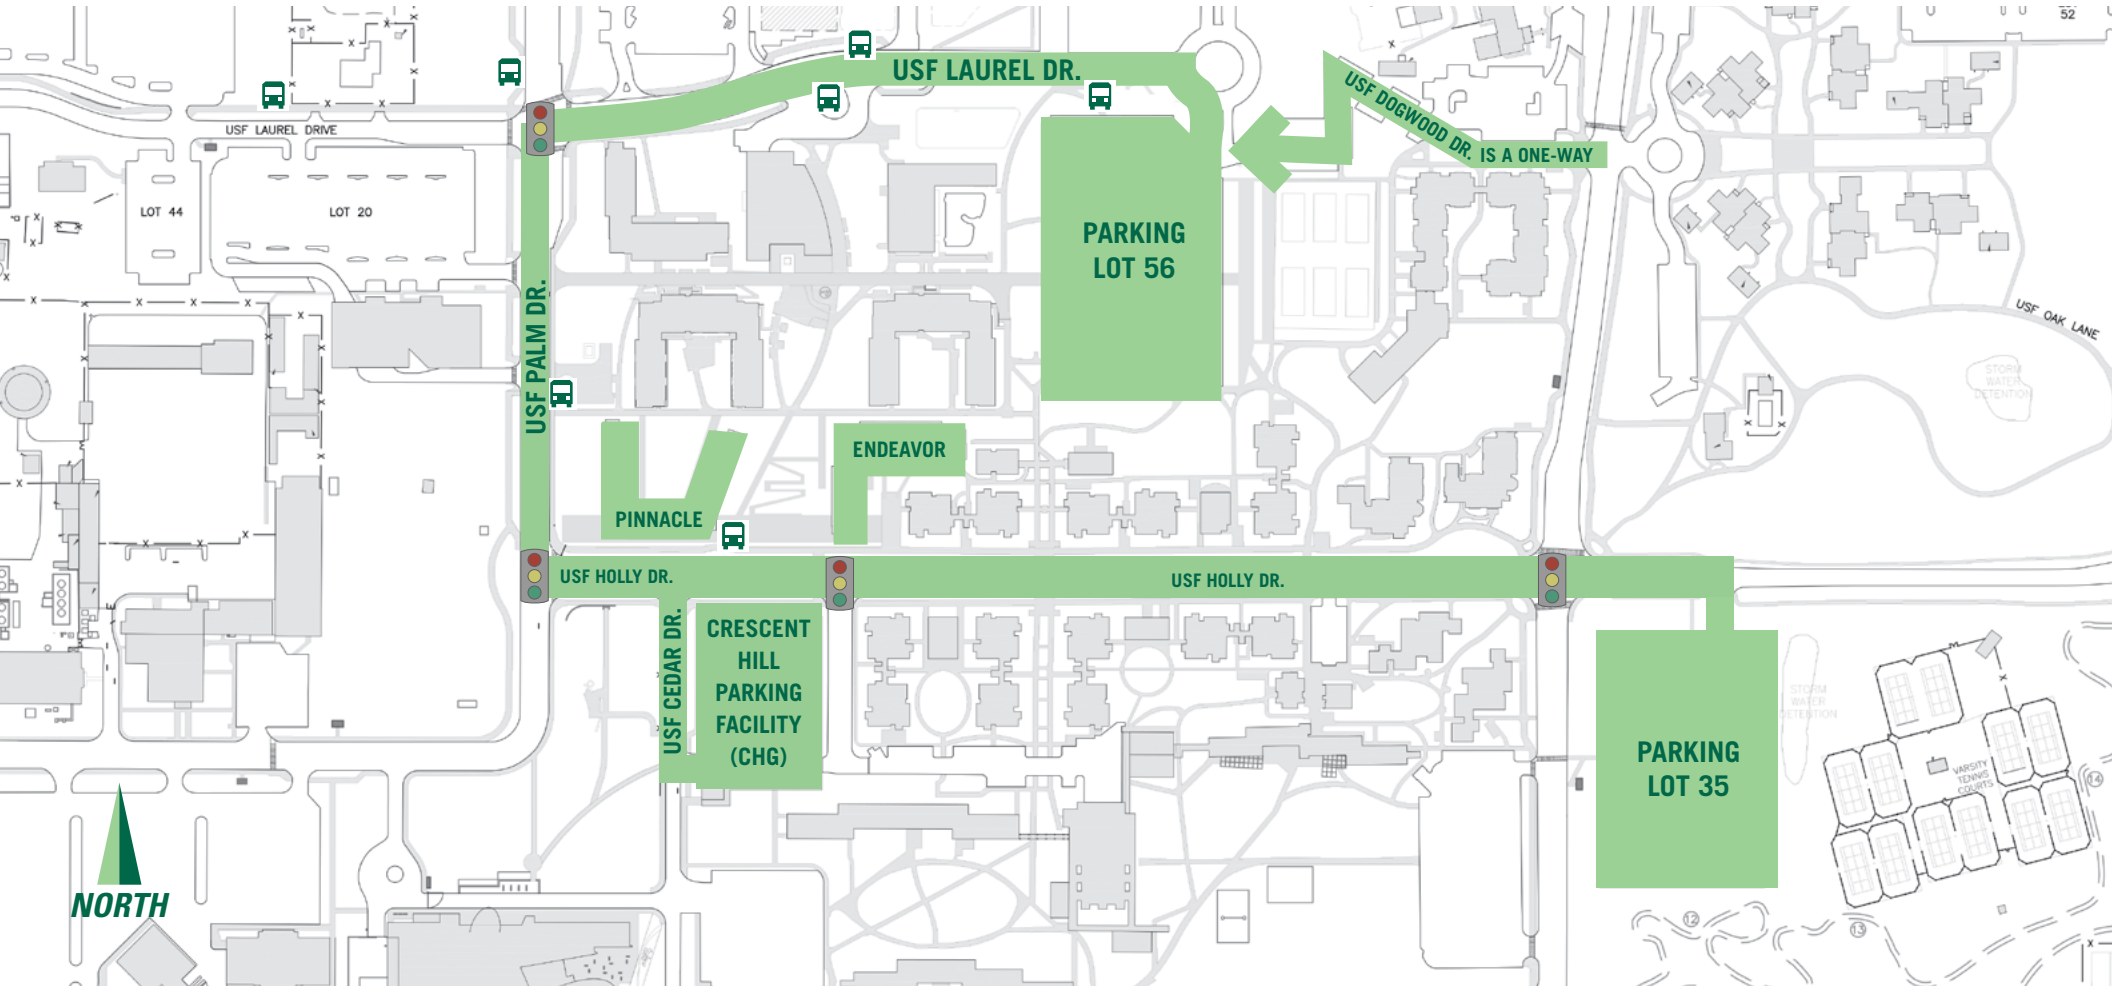

Endeavor and Pinnacle

Courtesy Parking: Parking Lots 35, and Crescent Hill Garage

DIRECTIONS TO COURTESY PARKING

ATTENTION: USF Dogwood Dr. is a one-way flowing west. You will not be able to exit Lot 56 through USF Dogwood Dr.

Crescent Hill Garage

- Exit Parking Lot 56 at the roundabout.
- Exit the roundabout on USF LAUREL DR.
- Continue STRAIGHT until the stop light.
- Turn LEFT into USF PALM DR.
- Turn LEFT onto USF HOLLY DR.
- Turn RIGHT onto USF CEDAR DR.
- Enter the CRESCENT HILL PARKING FACILITY.

Crescent Hill Garage

- Exit Parking Lot 56 at the roundabout.
- Exit the roundabout on USF LAUREL DR.
- Continue STRAIGHT until the stop light.
- Turn LEFT into USF PALM DR.
- Turn LEFT onto USF HOLLY DR.
- Continue STRAIGHT through USF HOLLY DR.
- Turn RIGHT into PARKING LOT 35

BULL RUNNER:

The USF bus system is known as the Bull Runner and with a valid USFCard, students, faculty and staff have fare free access. Visitors must be accompanied by someone with a valid USFCard or have a USF daily bus pass. Please visit USF's Parking & Transportation website or usfbullrunner.com for more information and the full Bull Runner map with routes and stops.