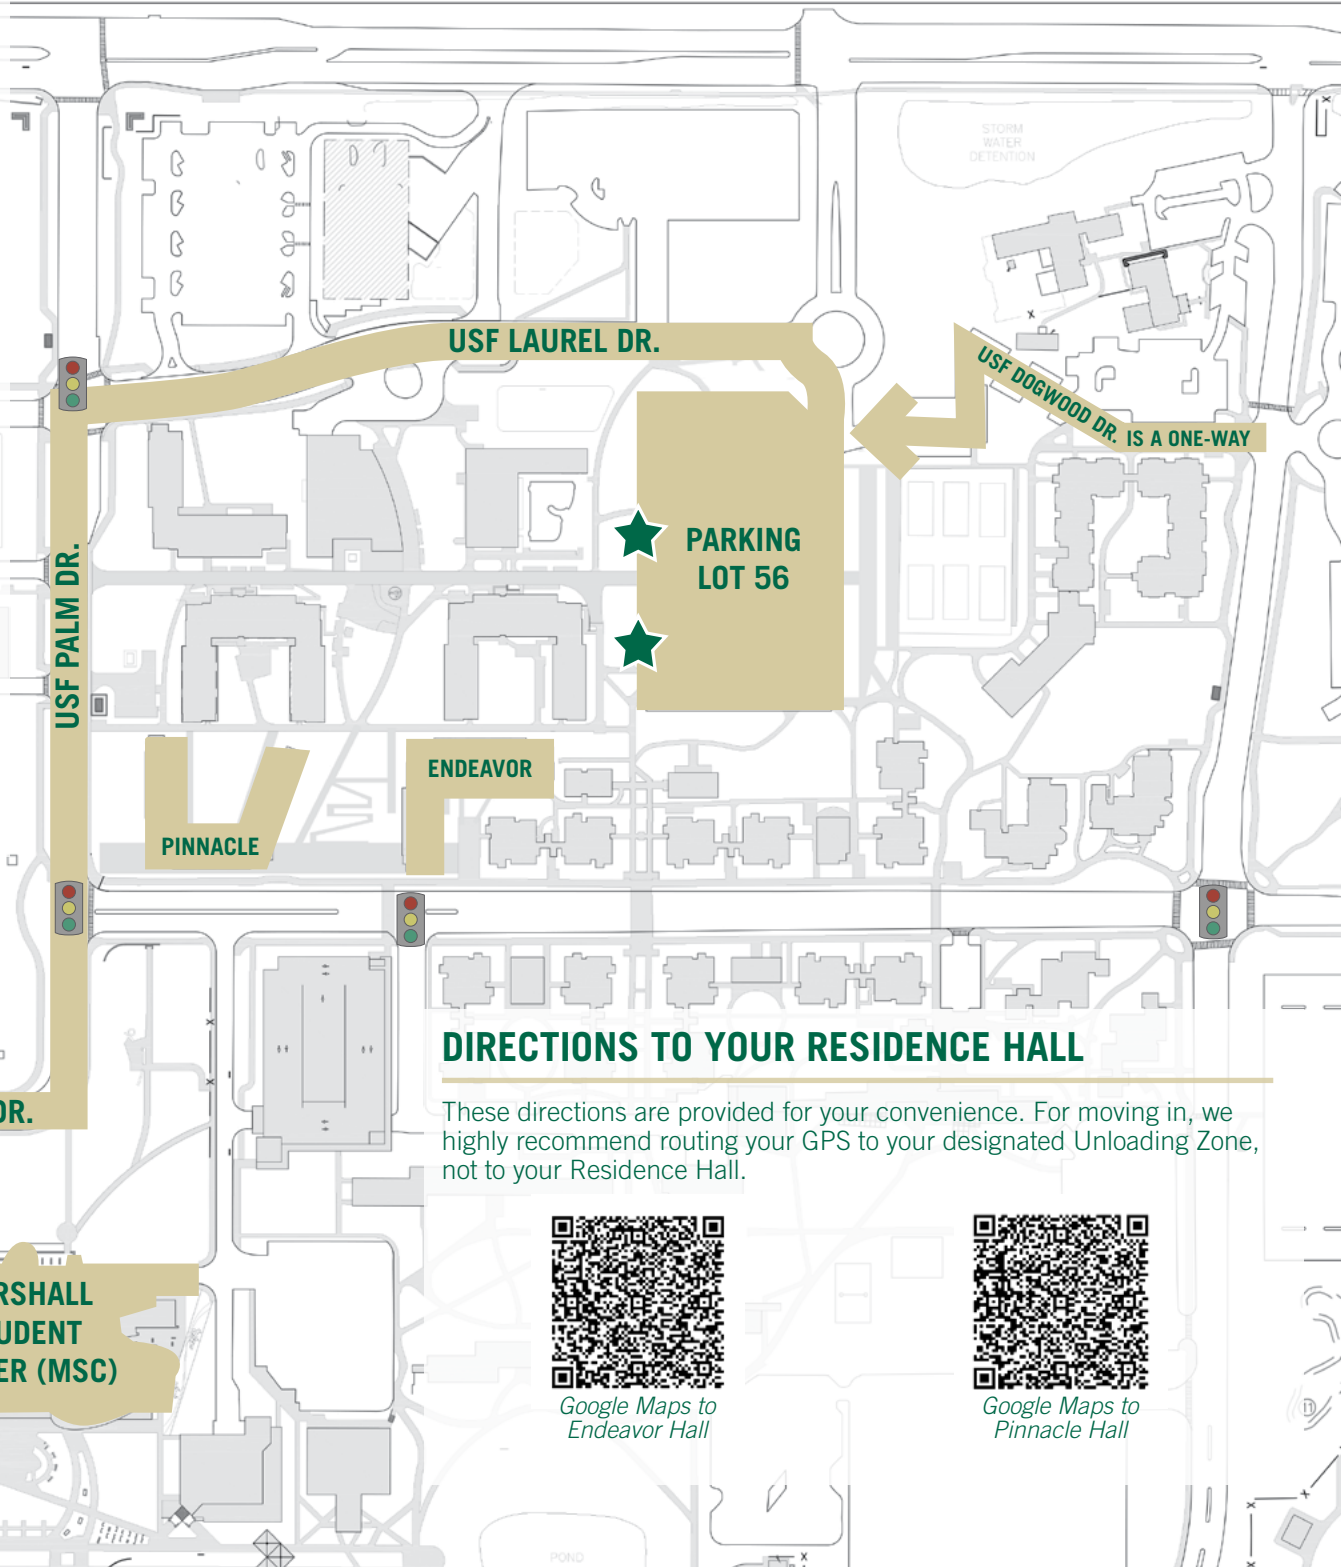

Endeavor & Pinnacle

Unloading Zone: Parking Lot 56

BULL HAUL MOVE-IN CREW: ★

DIRECTIONS TO YOUR UNLOADING ZONE

Google Maps to Parking Lot 56

- Turn RIGHT onto USF HOLLY DR.
- USF HOLLY DR. turns into USF PALM DR. by going STRAIGHT through the stoplight.
- Turn RIGHT onto USF LAUREL DR.
- Take the first exit into PARKING LOT 56.

A move-in crew will be waiting to assist you near your residence hall's unloading zone.

Please be aware, Unloading Zones are 30-minute parking only.

After unloading, please move your vehicle to a Courtesy Parking Lot (Parking Lots 16, 20, and 43).

ATTENTION: USF DOGWOOD DR. is a one-way flowing West.

DIRECTIONS TO YOUR RESIDENCE HALL

These directions are provided for your convenience. For moving in, we highly recommend routing your GPS to your designated Unloading Zone, not to your Residence Hall.

Google Maps to Endeavor Hall

Google Maps to Pinnacle Hall

NORTH

Endeavor and Pinnacle

Courtesy Parking: Parking Lots 35, and Crescent Hill Garage

DIRECTIONS TO COURTESY PARKING

ATTENTION: USF Dogwood Dr. is a one-way flowing west. You will not be able to exit Lot 56 through USF Dogwood Dr.