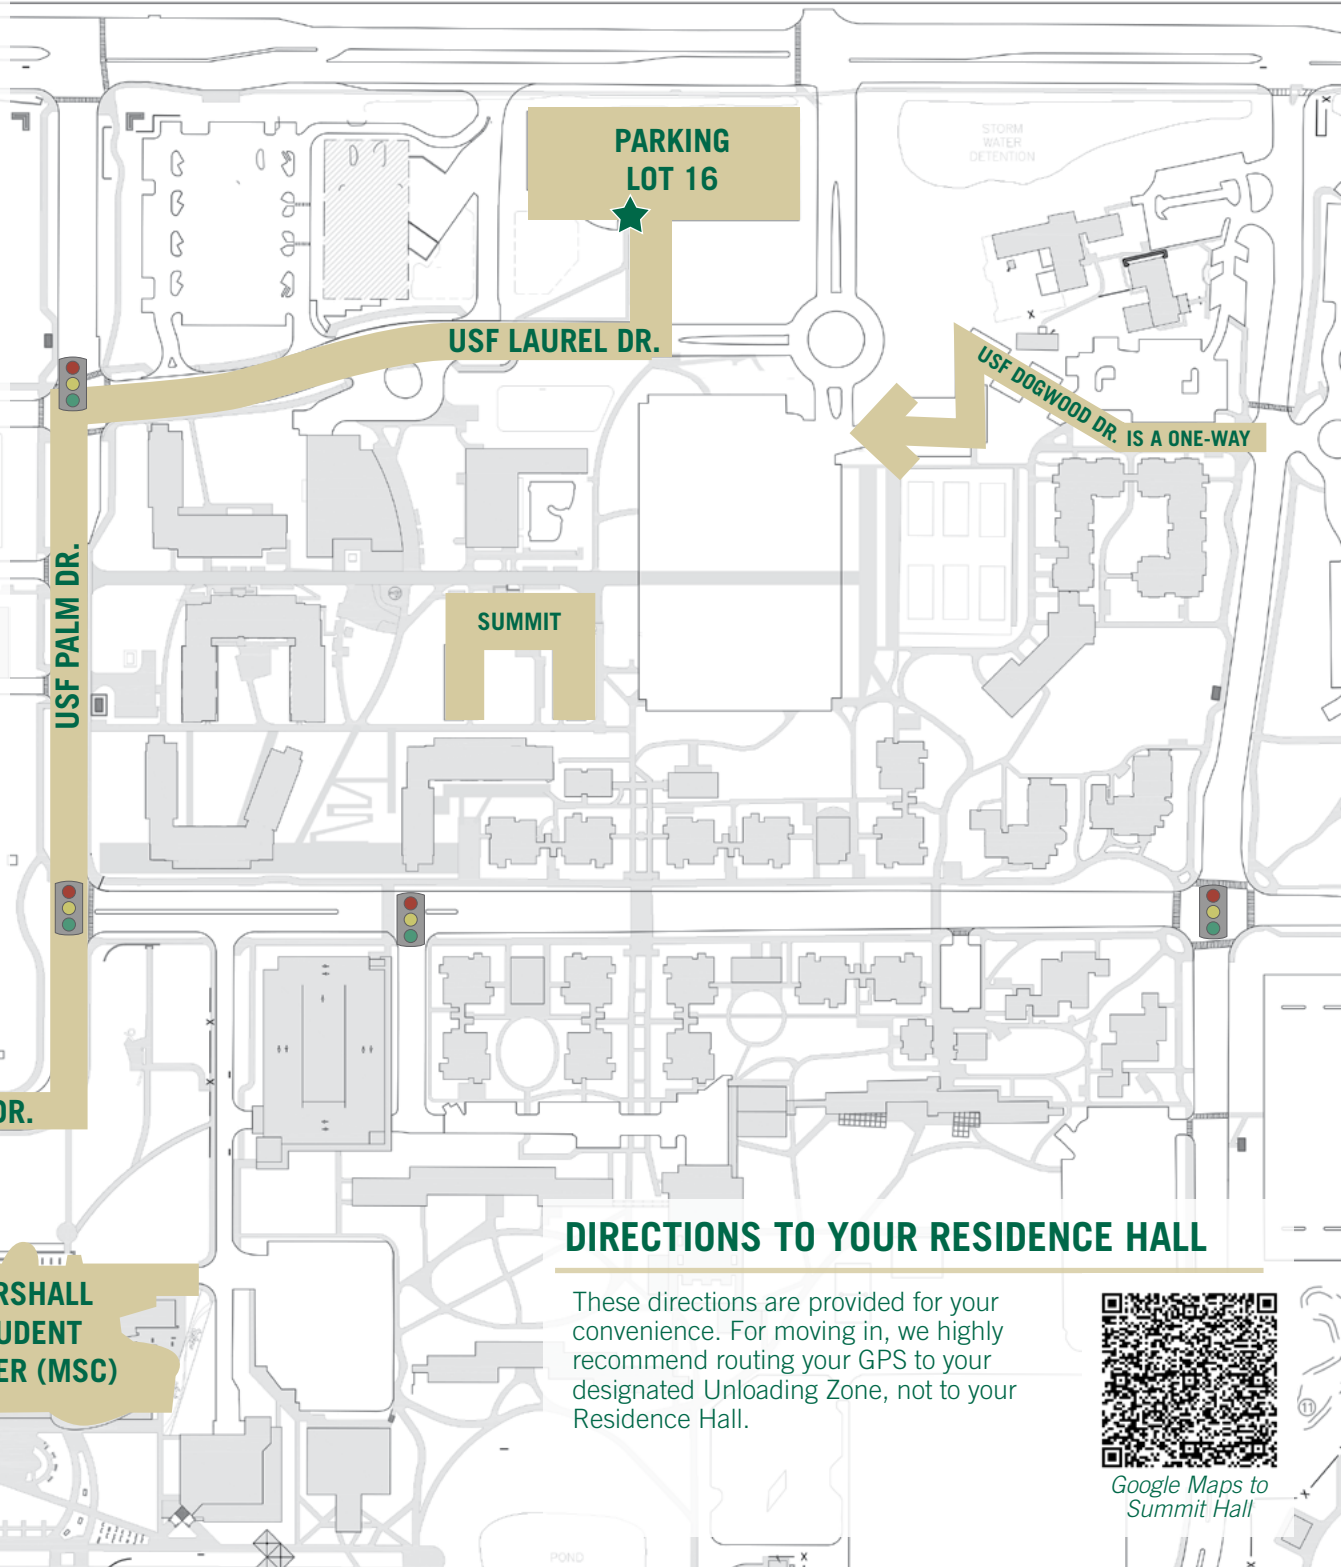

Summit

Unloading Zone: Parking Lot 516

BULL HAUL MOVE-IN CREW: ★

DIRECTIONS TO YOUR UNLOADING ZONE

Google Maps
to Parking Lot 56

- Turn RIGHT onto USF HOLLY DR.
- USF HOLLY DR. turns into USF PALM DR. by going STRAIGHT through the stoplight.
- Turn RIGHT onto USF LAUREL DR.
- Turn LEFT into PARKING LOT 16.

A move-in crew will be waiting to assist you near your residence hall's unloading zone.

Please be aware, Unloading Zones are 30-minute parking only.

After unloading, please move your vehicle to a Courtesy Parking Lot (Parking Lots 35 and Crescent Hill Garage).

ATTENTION: USF DOGWOOD DR. is a one-way flowing West.

DIRECTIONS TO YOUR RESIDENCE HALL

These directions are provided for your convenience. For moving in, we highly recommend routing your GPS to your designated Unloading Zone, not to your Residence Hall.

Google Maps to
Summit Hall

Summit

Courtesy Parking: Parking Lots 35, and Crescent Hill Garage

DIRECTIONS TO COURTESY PARKING

ATTENTION: USF Dogwood Dr. is a one-way flowing west. You will not be able to exit Lot 56 through USF Dogwood Dr.