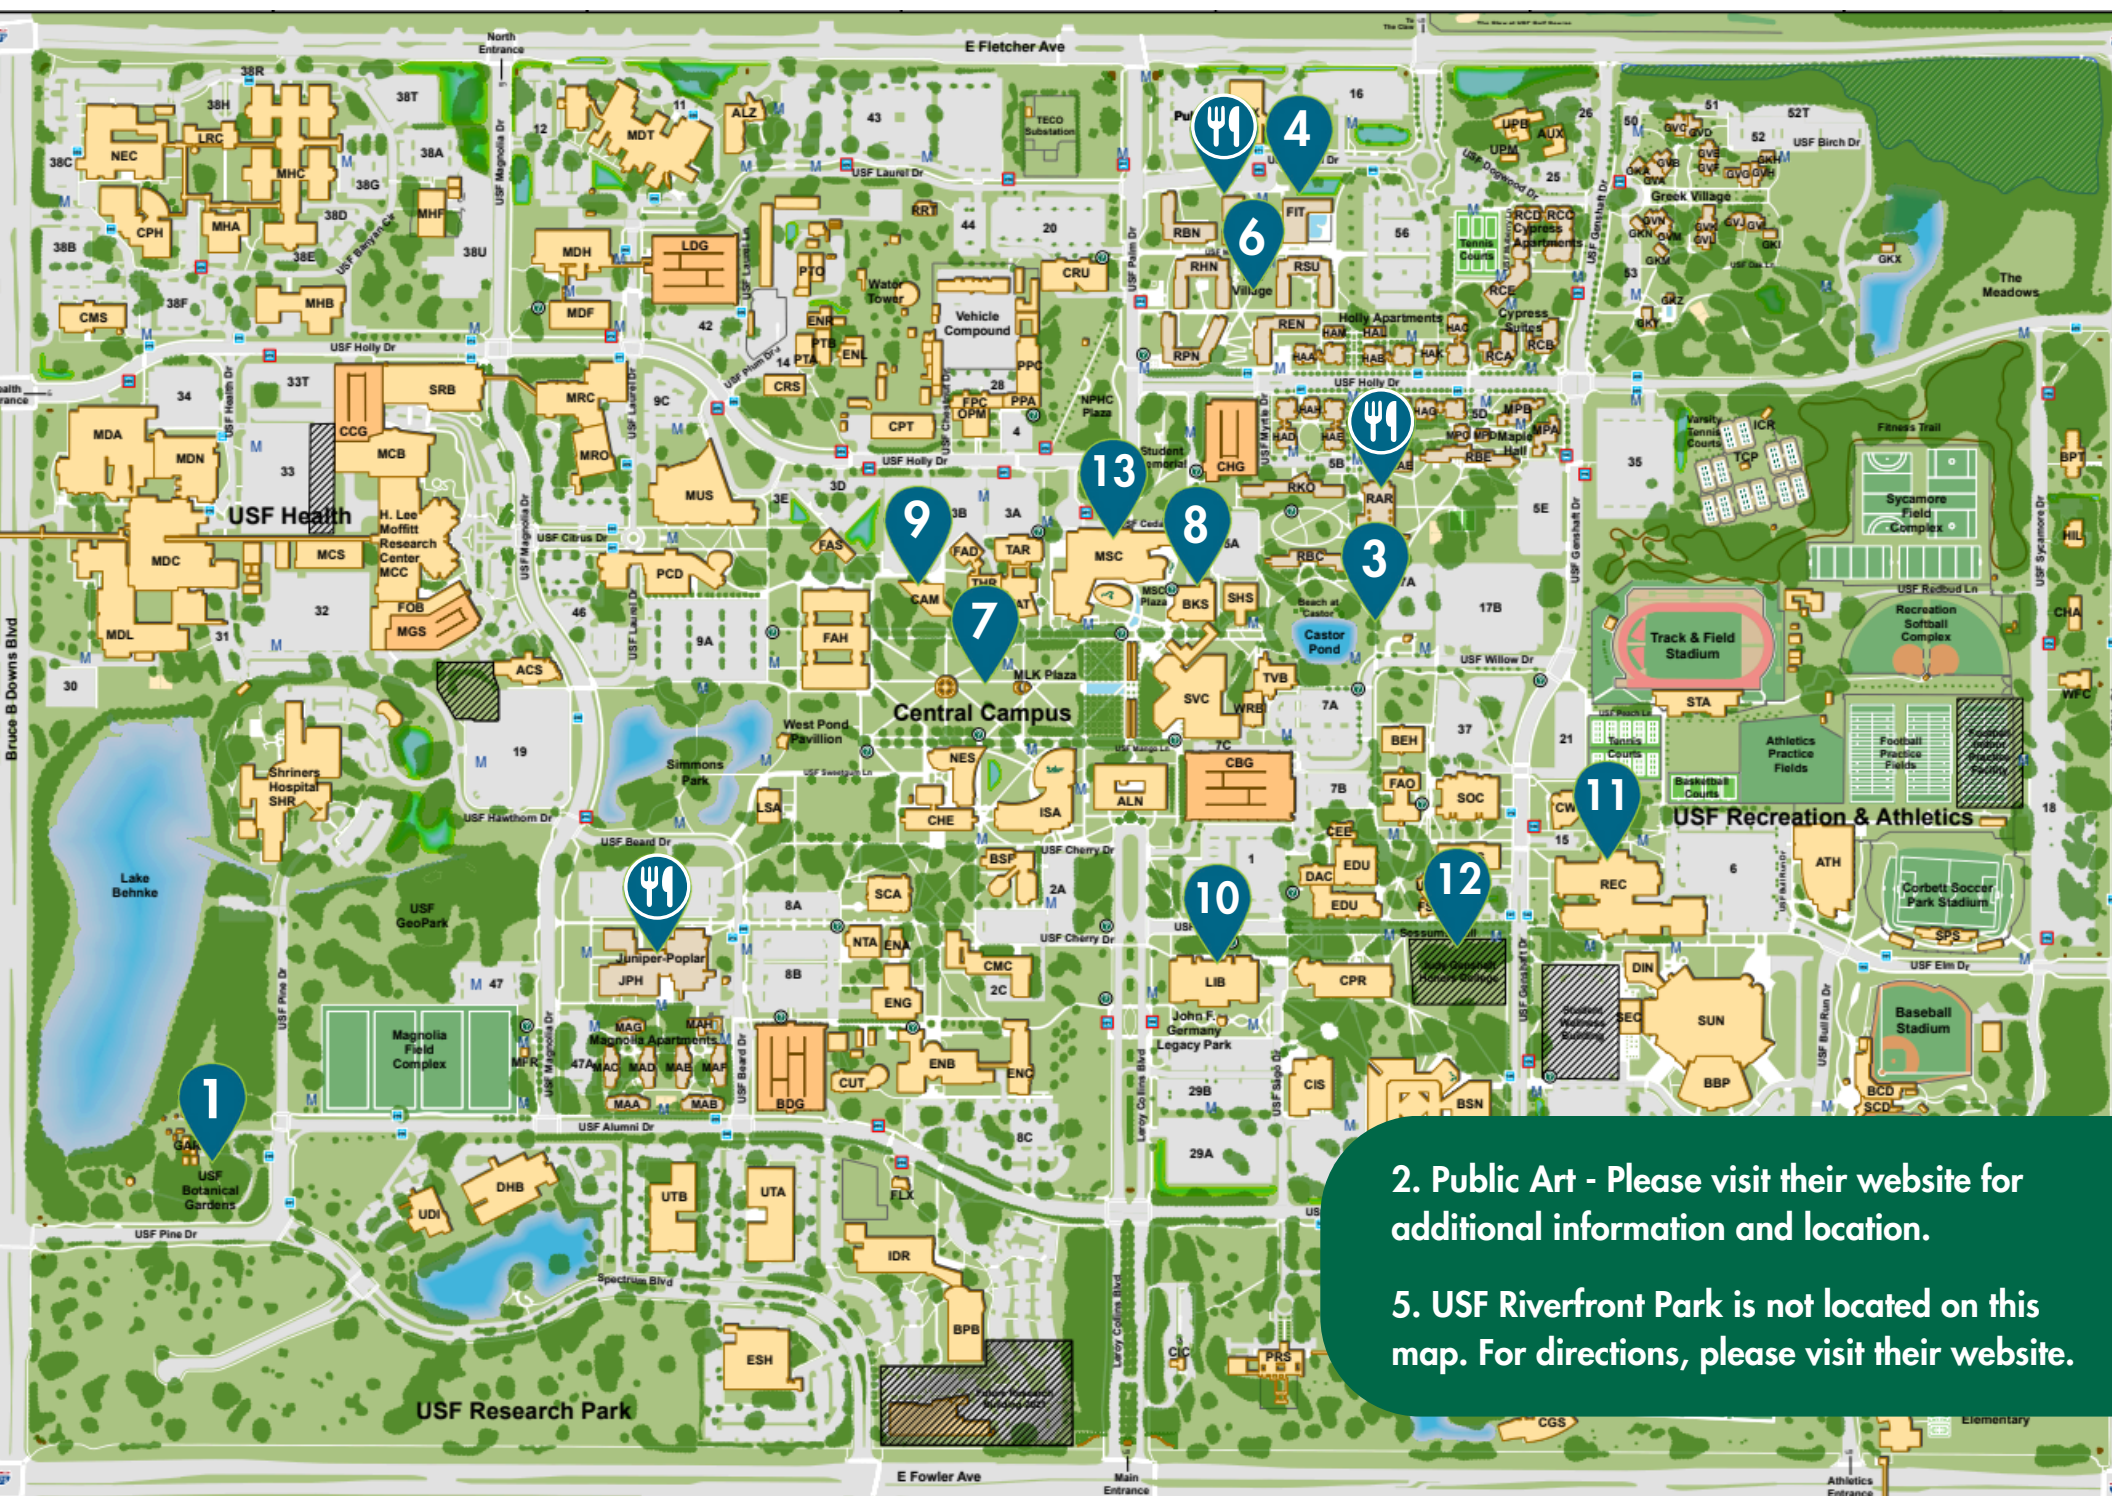

Explore USF

EXPLORE YOUR CAMPUS YOUR WAY!

ROADMAP

Use this Roadmap to find a new spot at USF you can appreciate all semester long!

OUTDOOR POINTS OF INTEREST

Explore the natural beauty on campus! From Botanical Gardens to our own campus beach, see what USF Tampa has to offer to make you feel more at home!

INDOOR POINTS OF INTEREST

Need to beat the heat? Explore some of USF Tampa's amazing indoors facilities! Check out everything from the Contemporary Art Museum to the Judy Genshaft Honors College!

- 1 Stop and smell the roses at the [USF Botanical Gardens!](#)
- 2 Explore the [Public Art on Campus!](#)
- 3 Lay out at Castor Beach! 
- 4 Go for a swim at the [FIT Pool](#)
- 5 Go on an adventure at the [Riverfront Park!](#)
- 6 Discover [The Village](#)
- 7 Take a scenic walk around the [MLK Plaza!](#) 

- 8 Prepare for classes and grab some new merch at the [USF Bookstore!](#) 
- 9 Get lost in the exhibitions at the [Contemporary Art Museum!](#)
- 10 Find the BEST study spot at the [USF Library!](#)
- 11 Get a pump in at the [Recreation Facilities!](#)
- 12 Grab a Buddy Brew coffee at the [Honors College!](#)
- 13 Be at the center of it all at the Marshall Student Center [MSC!](#) 
-  Fill up at one of the many campus [Dining Spots](#)

CAPTURE THE MOMENT!

Take a picture on this spot, tag @usf_nsc and use the #ExploreUSF hashtag to win prizes!

CAMPUS MAP

2. Public Art - Please visit their website for additional information and location.